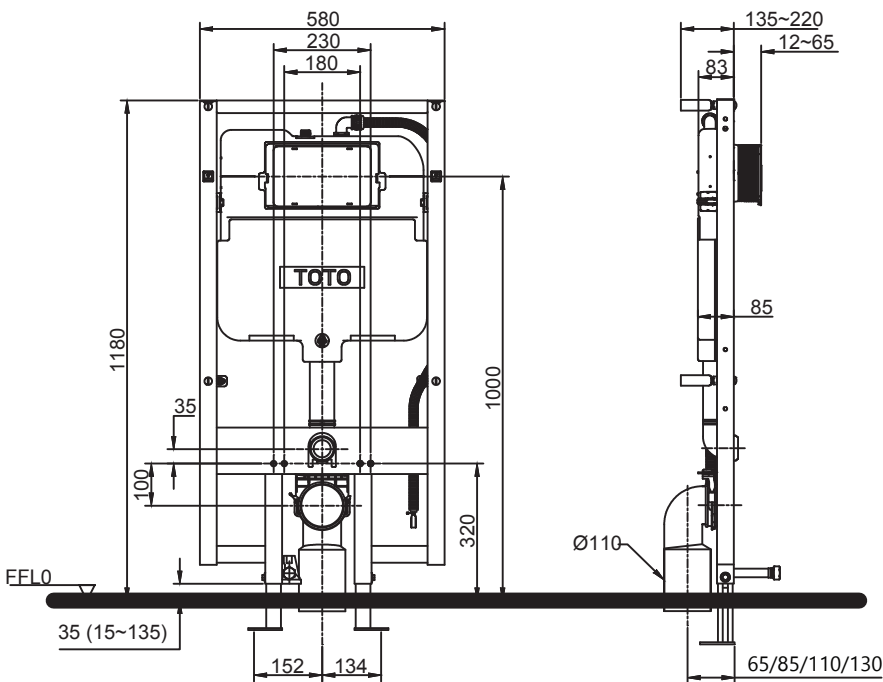

TOTO | CONCEALED TANK

Concealed Tank with Frame

WH172AAT

Features

- Dual Flush System
- WATER SAVING
- Front Actuation

Specifications

Water Use : 4.5L / 3L

Water Pressure : 0.05MPa~0.75MPa

WH172AAT

()Recommended Dimension

Parts description

● WH172AAT

Concealed Tank with Frame

*Only use with Wall Hung Toilet below

- CWT542UW8
- CWT522UW8
- CWT822RUW8
- CWT812UW8

Optional Parts