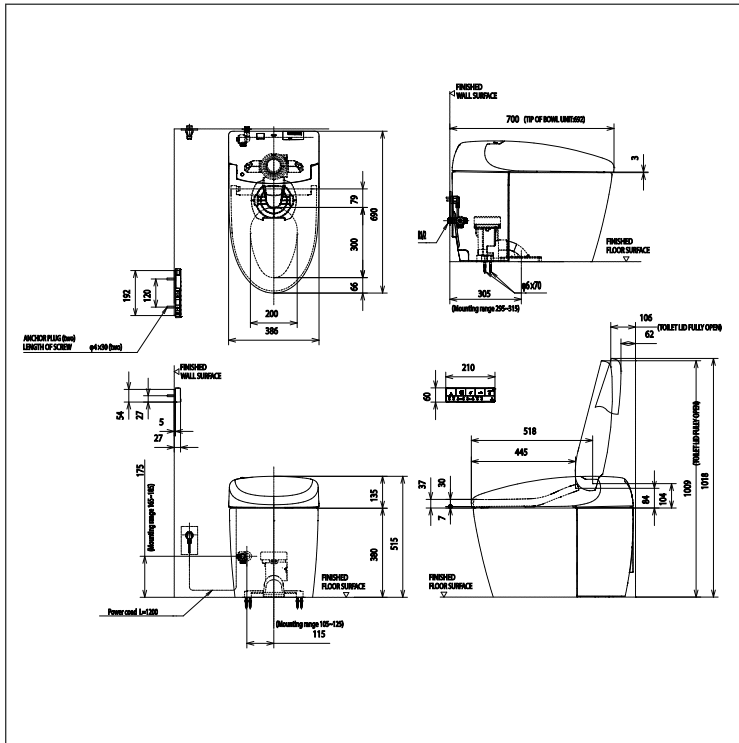

## Features

- The soft curves of the shape give the entire space an impression of security, brightness, and cleanliness.
- The toilet seat adopts ergonomic circular arc design to ensure comfortable seating
- The function can be improved by one button, which is convenient for cleaning
- The new upgraded intelligent cleaning system brings a more comfortable and clean experience.

## Specifications

- Flush System** : TORNADO  
HYBRID ECOLOGY SYSTEM
- Water Use** : 3.0/3.8 L
- Rough-in** : 305 mm
- Water Pressure** : 0.05MPa~0.75MPa
- Power Rating** : 819~1428W , 220V 50Hz
- Length of Power Cord** : 1.2 m
- Size** : 386W x 690D x 515H mm