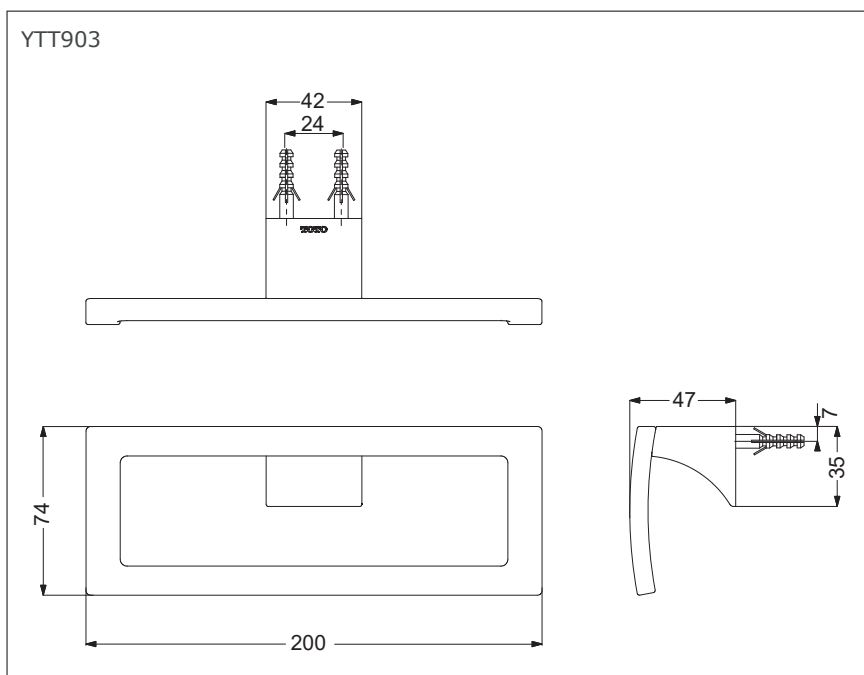

YTT903

G Selection
Towel Ring

Features

- Gorgeous and Generous design
- Beautiful curves, Noble quality
- Easy to use and install

Specifications

Dimension : 200mm(W)× 47mm(D)× 74mm(H)

Parts Description

- **YTT903**
Towel Ring