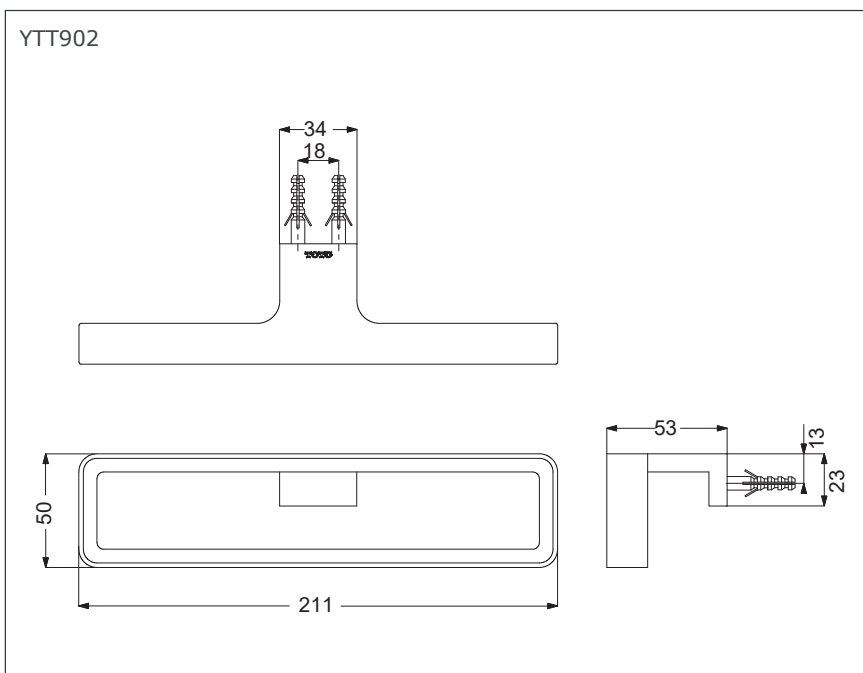

G Selection Towel Ring

Features

- Gorgeous and Generous design
- Beautiful curves, Noble quality
- Easy to use and install

Specifications

Dimension : 211mm(W)× 53mm(D)× 50mm(H)

Parts Description

- **YTT902**
Towel Ring