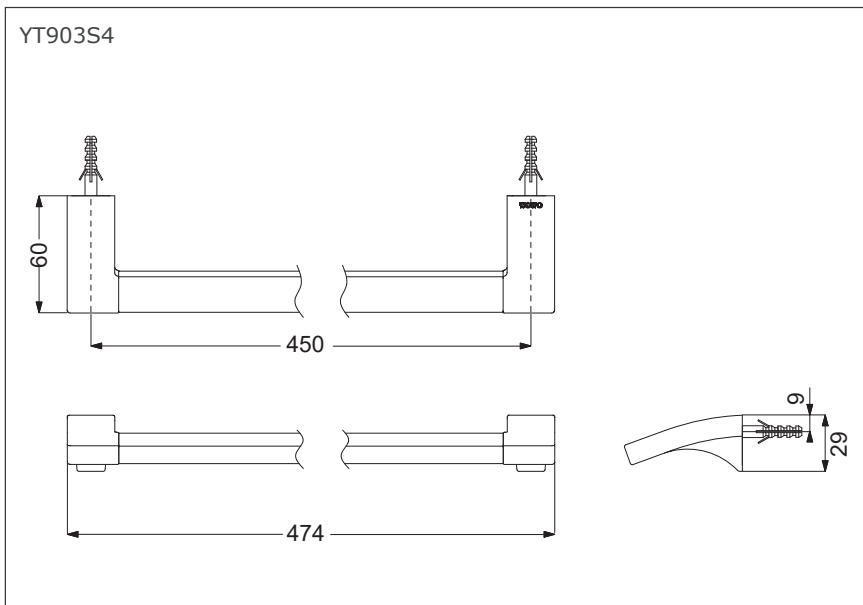

G Selection Towel Bar

Features

- *Gorgeous and Generous design*
- *Beautiful curves, Noble quality*
- *Easy to use and install*

Specifications

Dimension : 474mm(W)× 60mm(D)× 29mm(H)

Parts Description

- **YT903S4**
Towel Bar