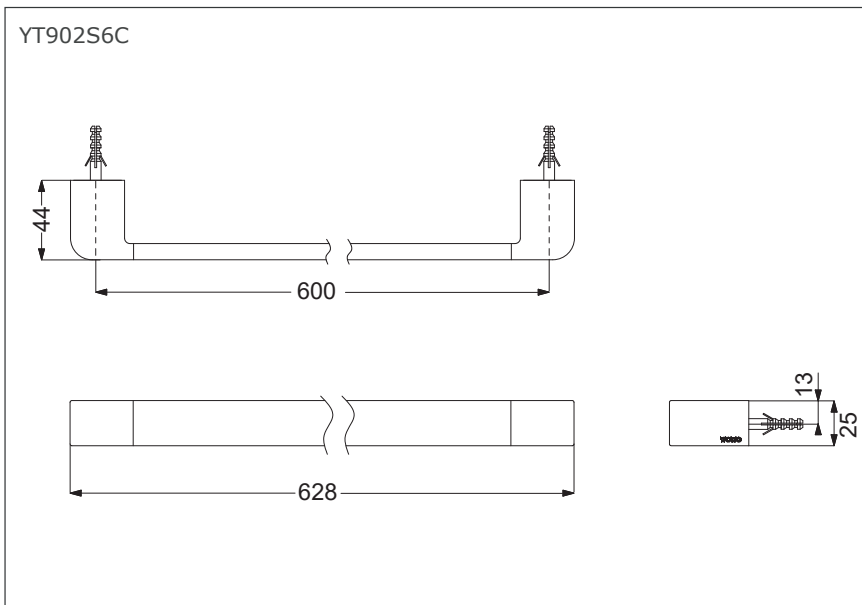

G Selection Towel Bar

Features

- Gorgeous and Generous design
- Beautiful curves, Noble quality
- Easy to use and install

Specifications

Dimension : 628mm(W)× 44mm(D)× 25mm(H)

Parts Description

- **YT902S6C**
Towel Bar