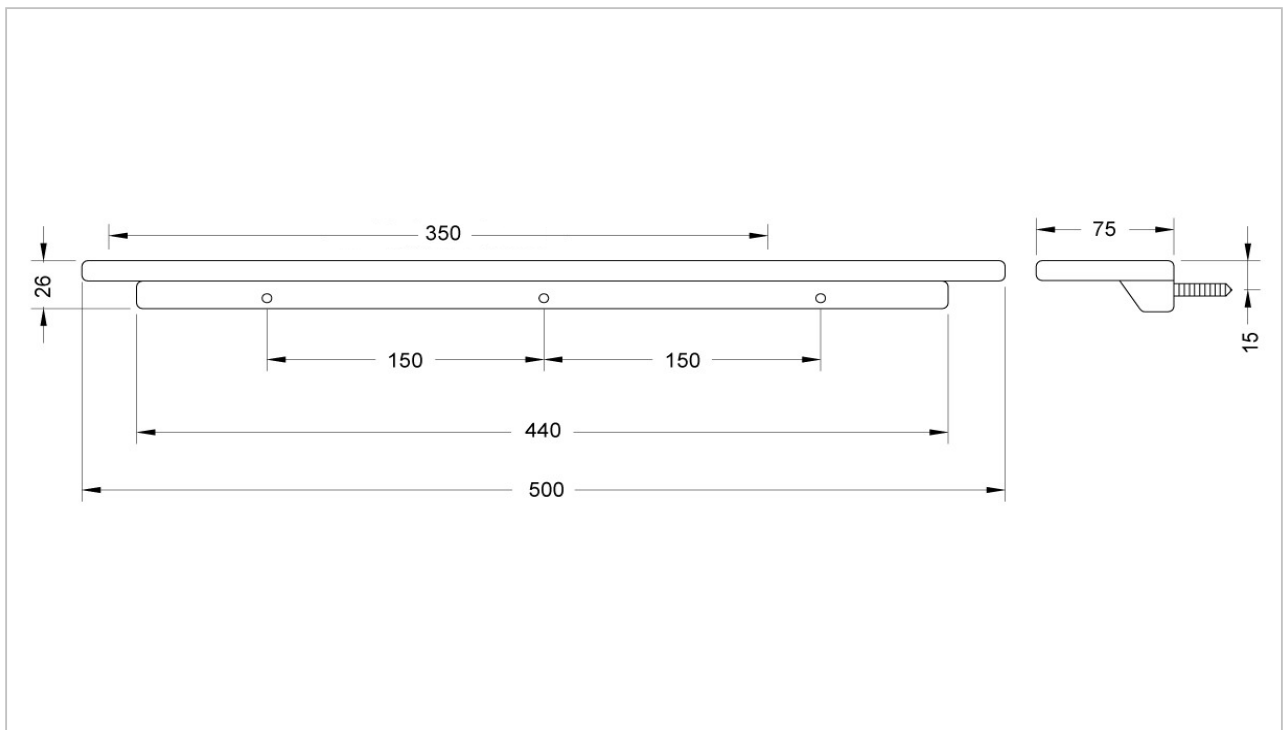

TOTO

ACCESSORIES

YT87S5

NEOREST Series

Product Features

Towel Ring
500 x 75 x 26 mm

Suggestion Fittings & Parts

Remark : We reserve the right to change some parts for suitability.