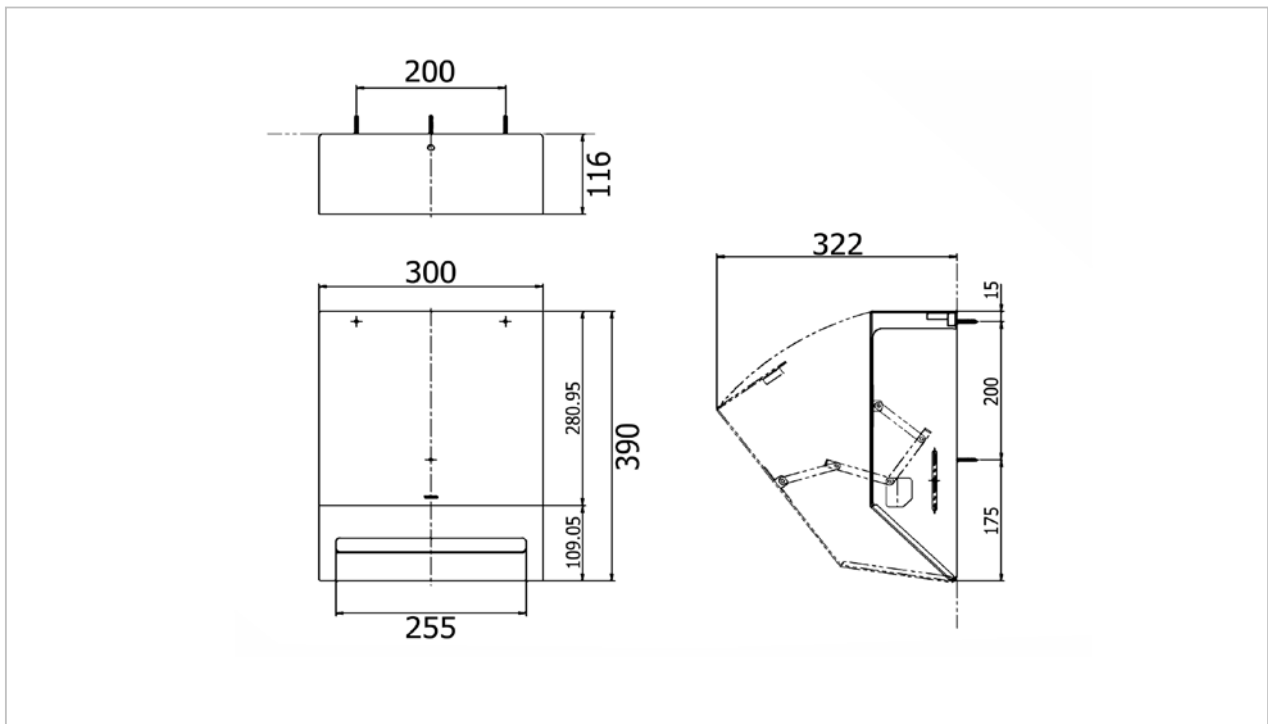

TOTO

BATHROOM ACCESSORY

YKT500M

Paper Holder

Product Features

Suggestion Fittings & Parts

Remark : We reserve the right to change some parts for suitability.

TOTO (THAILAND) CO.,LTD