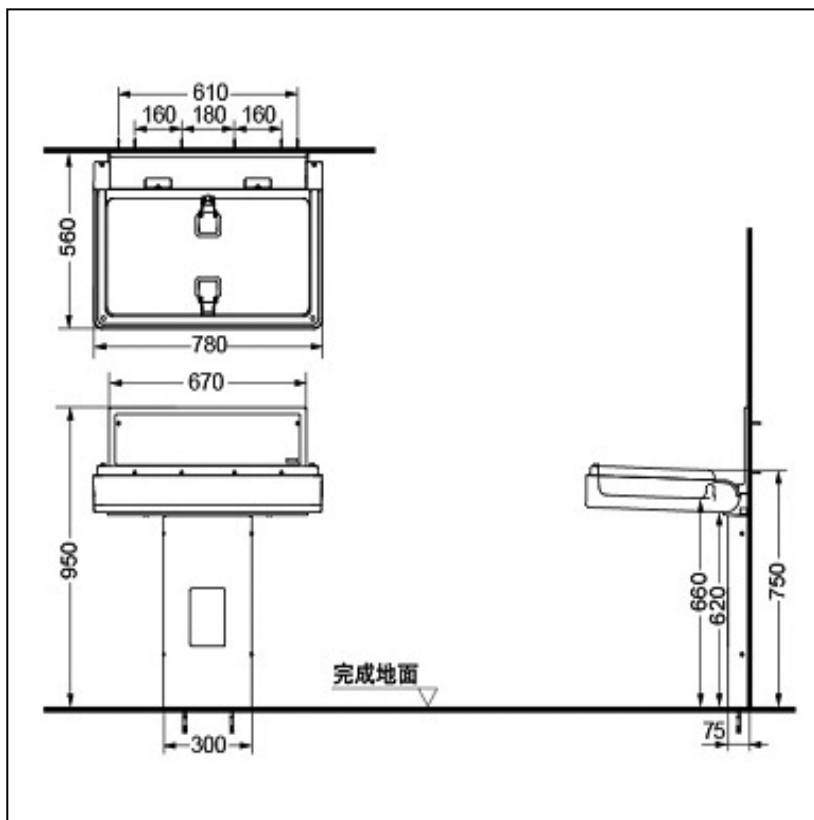

Specifications

Size

Using time : 780 * 560 * 950 mm
 Folding time : 780 * 135 * 1145 mm

Parts description

- YKA25VC
 Baby Bed

Drawing:

Remarks:

Please result TOTO sales representative for detail.