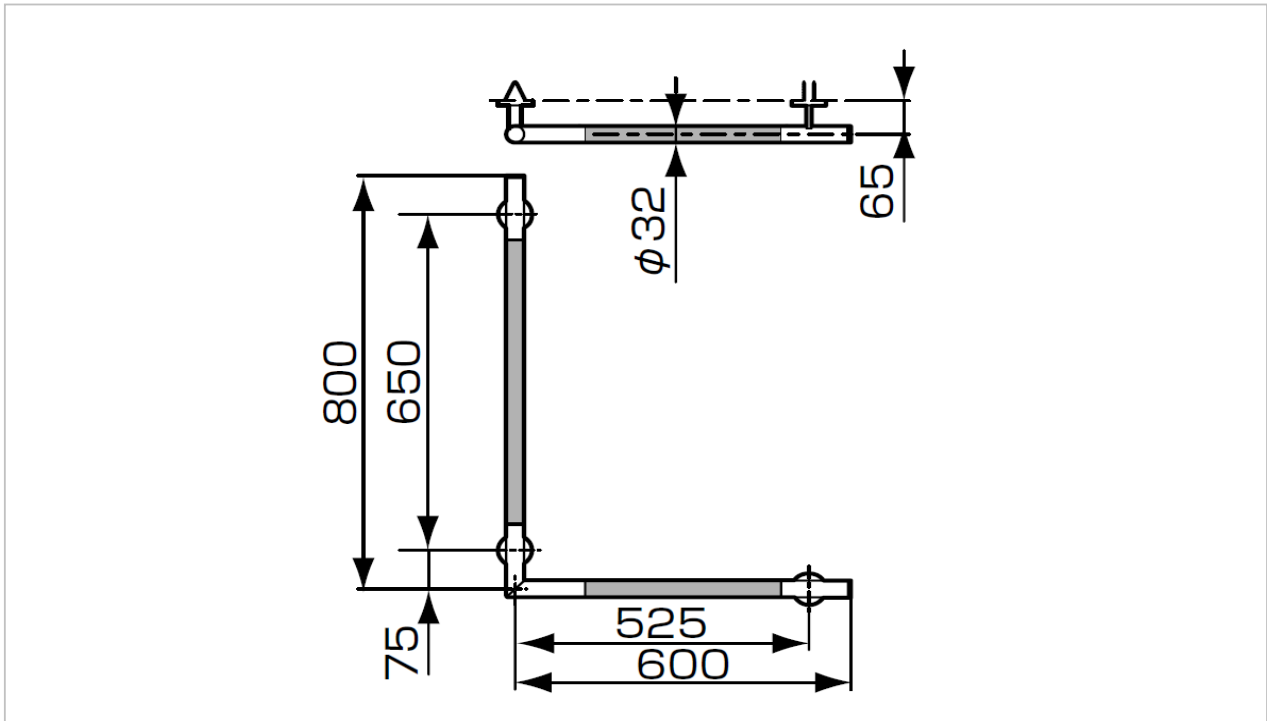

TOTO

BATHROOM ACCESSORY

YHR86WL

Interior Bar

Product Features

YHR86WL

Interior Bar L-Shape Hard Maple Type
size : 800x600 mm

Suggestion Fittings & Parts