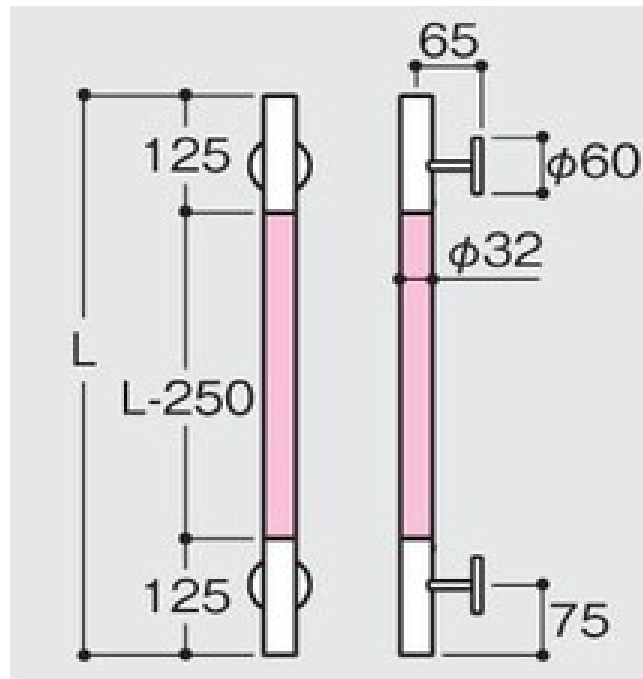

TOTO

BATHROOM ACCESSORY

YHR800W#N11

Interior Bar

Product Features

Interior Bar I-Shape Hard Maple Type size : 800 mm

#N11

L = 800 mm.