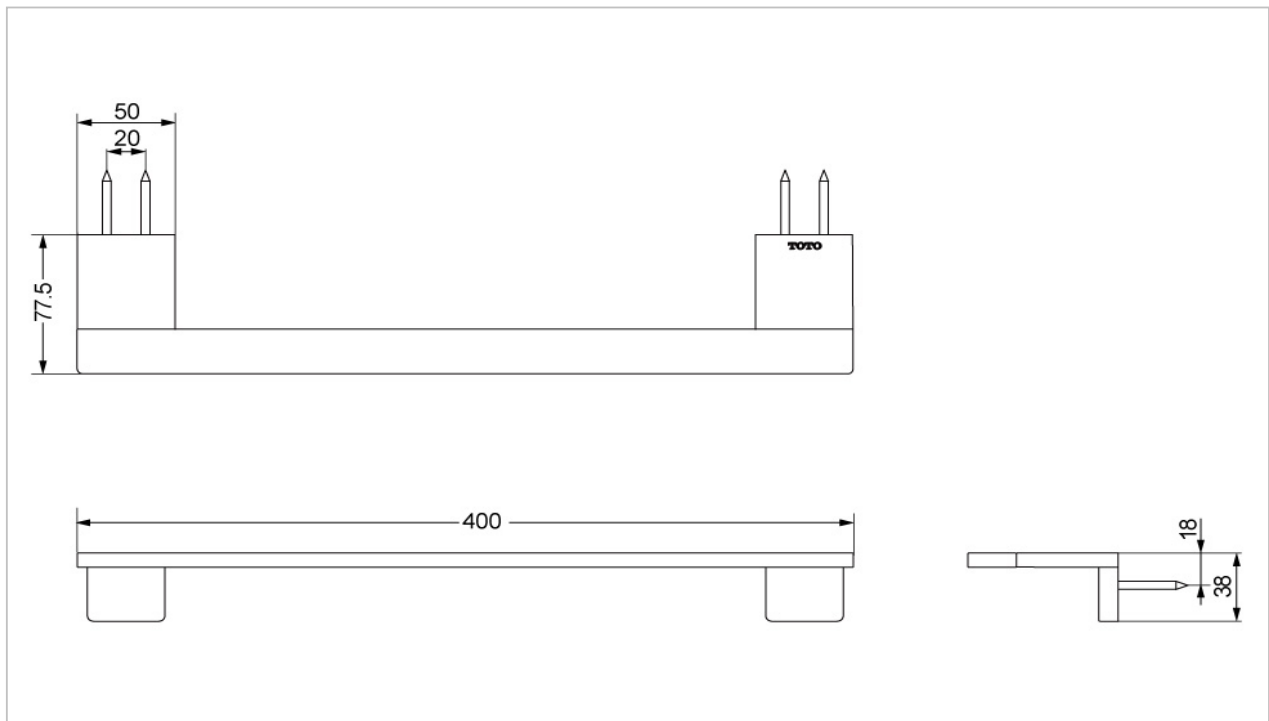

**TOTO**

**ACCESSORIES**

**YH900S3**

*Neorest LE Towel Bar*

**Product Features**

size : 400 x 38 x 77.5 mm.

**Suggestion Fittings & Parts**

Remark : We reserve the right to change some parts for suitability.