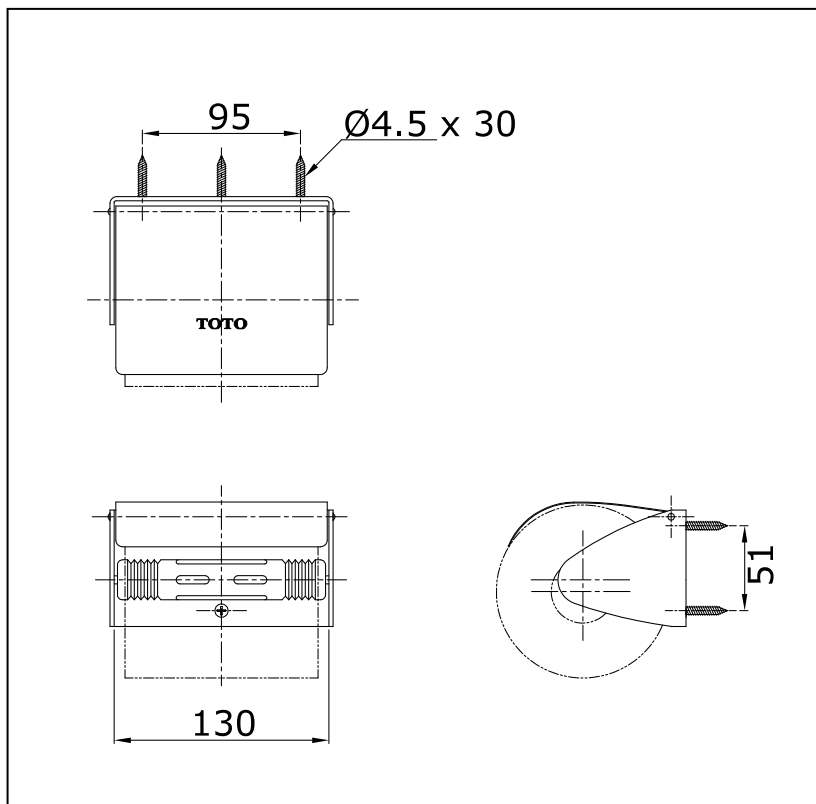

Item number: YH116 Bathroom Accessories

Features

- Simple installation, easy to use

Specifications

Finish : Nickel Chrome
Material : Brass

Parts description

- **YH116**
Paper Holder (Stainless Steel)

Drawing: