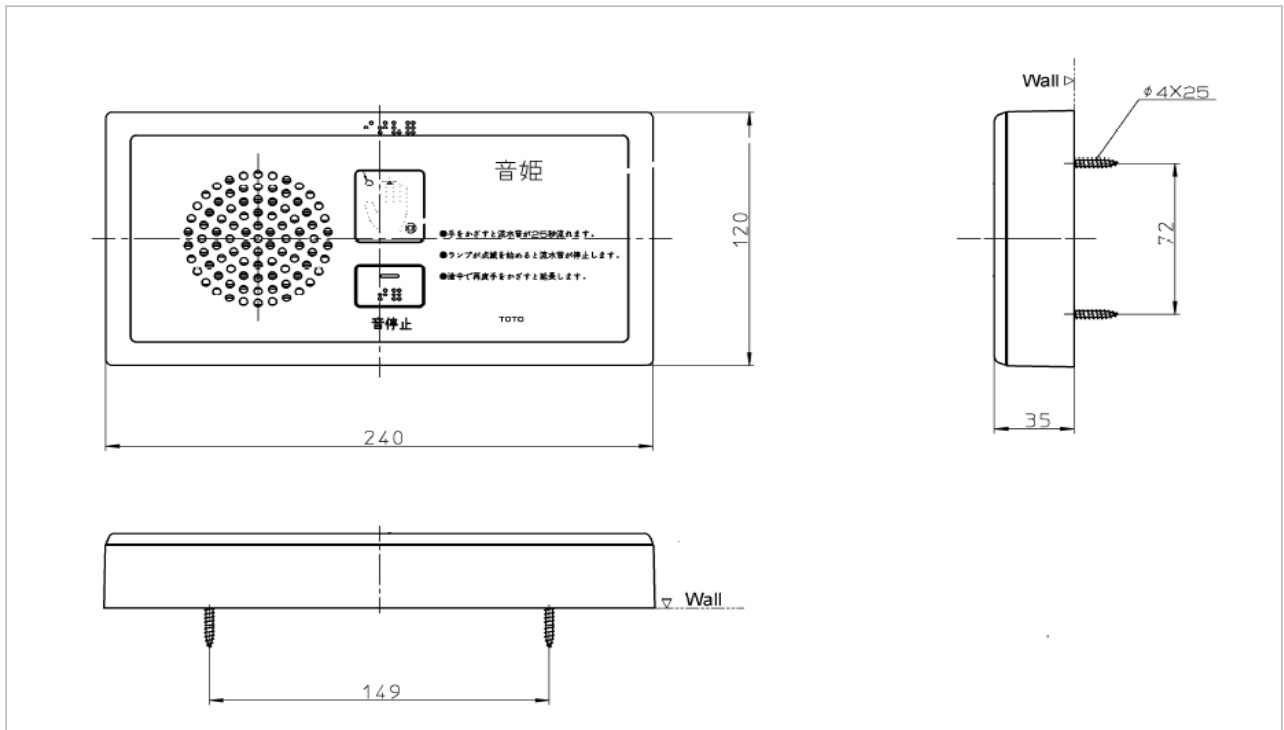

TOTO

OTHERS

YES302B

Sound Princess

Product Features

Size : 240x35x120 mm

Suggestion Fittings & Parts

Remark : We reserve the right to change some parts for suitability.