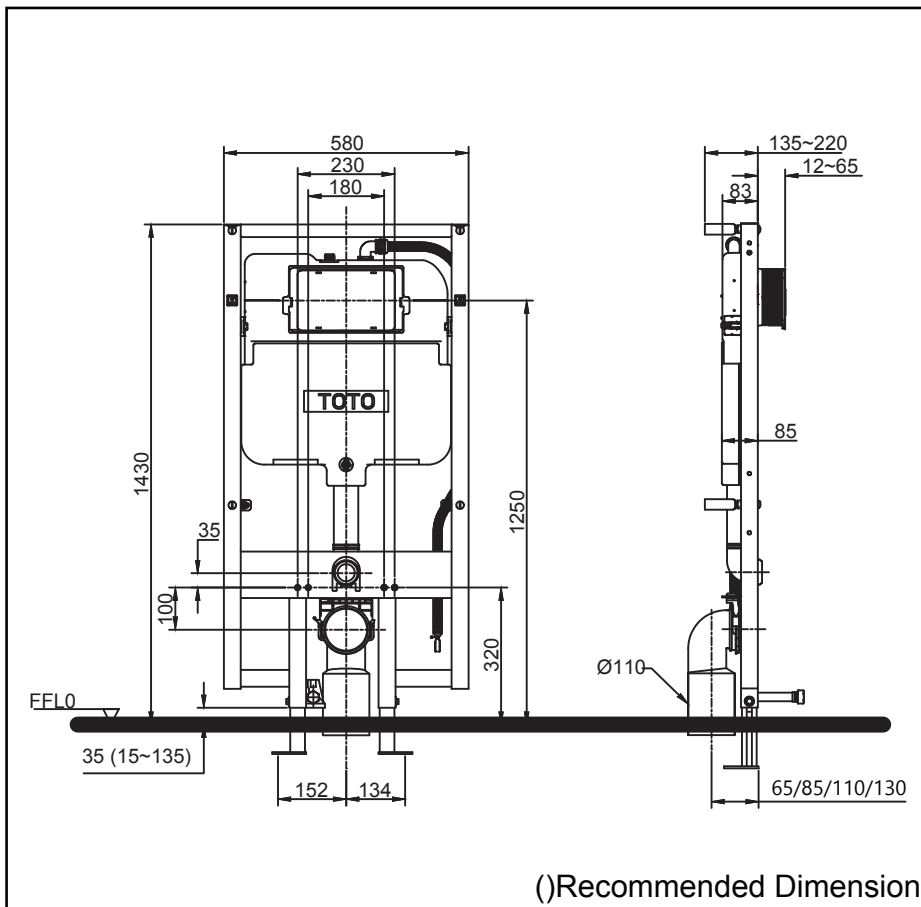

TOTO | CONCEALED TANK

Concealed Tank with Frame

WH172AAT_T1

Features

- Dual Flush System
- WATER SAVING
- Front Actuation

Specifications

Water Use : 4.5L / 3L

Water Pressure : 0.05MPa~0.75MPa

Parts description

- WH172AAT_T1
Concealed Tank with Frame

Optional Parts

- MB****
Flush Panel

Please consult a TOTO representative for details

TOTO (THAILAND) CO.,LTD
Bangkok Office : G Tower Grand Rama 9,12th Floor, South Wing, 9 Rama IX Road,Huaykwang Sub-district,Huaykwang District, Bangkok. 10310 Thailand
Tel : +(66)2-117-9520(AUTO) Fax : +(66)2-117-9527
th.toto.com