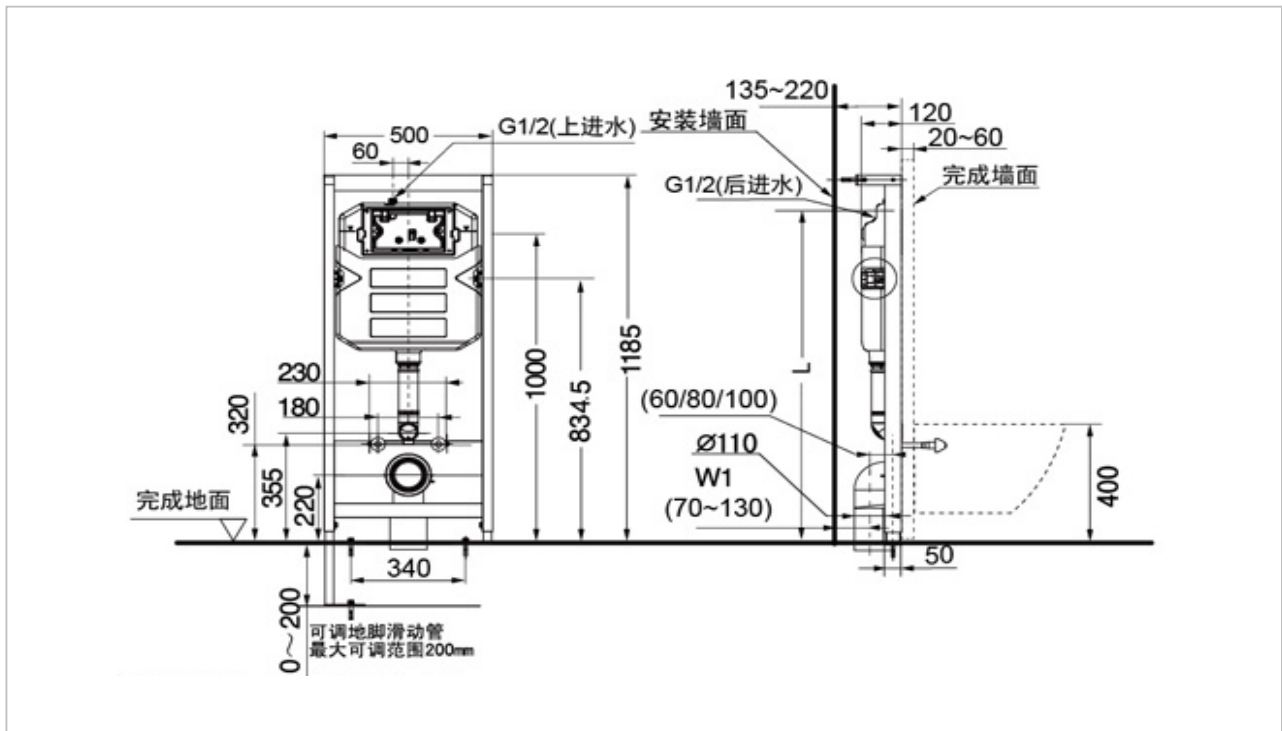

TOTO

FLUSH VALVE

WH063

Toilet Concealed Tank

Product Features

Concealed Flush Tank
Dual Flush Volume : 3 L / 4.8 L

Suggestion Fittings & Parts

Remark : We reserve the right to change some parts for suitability.