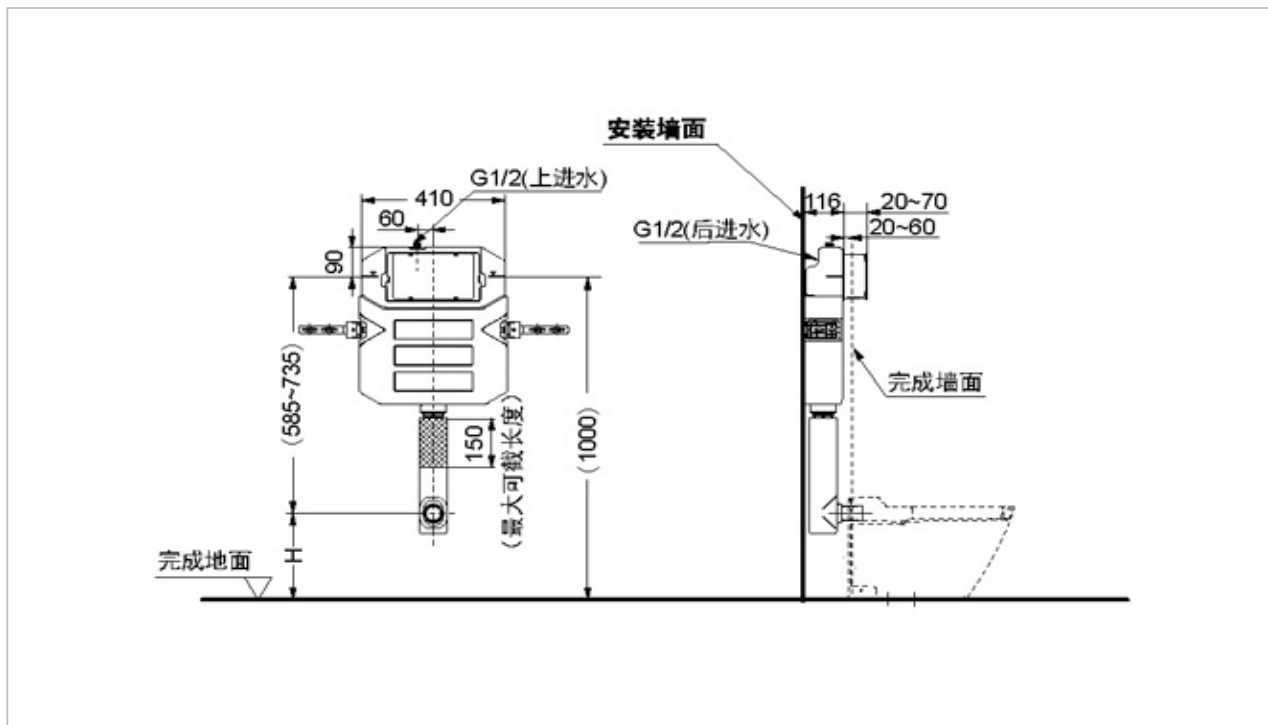

## Product Features

Concealed Flush Tank 6 L / 3 L