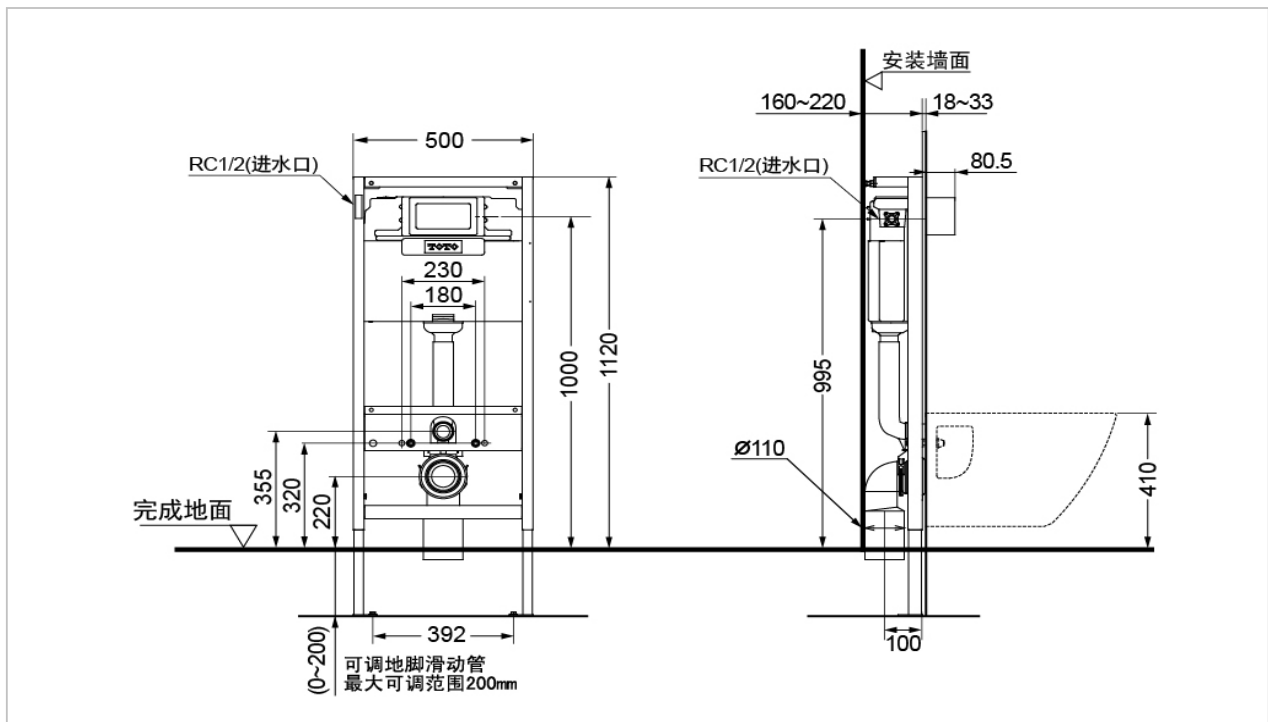

TOTO

FLUSH VALVE

WH045D

Toilet Concealed Tank

Product Features

Suggestion Fittings & Parts

Remark : We reserve the right to change some parts for suitability.

TOTO (THAILAND) CO.,LTD
Bangkok Office : G Tower Grand Rama 9,12th Floor, South Wing, 9 Rama IX Road,
Huaykwang Sub-district,Huaykwang District, Bangkok. 10310 Thailand
Tel : +(66)2-117-9520(AUTO) Fax : +(66)2-117-9527
th.toto.com