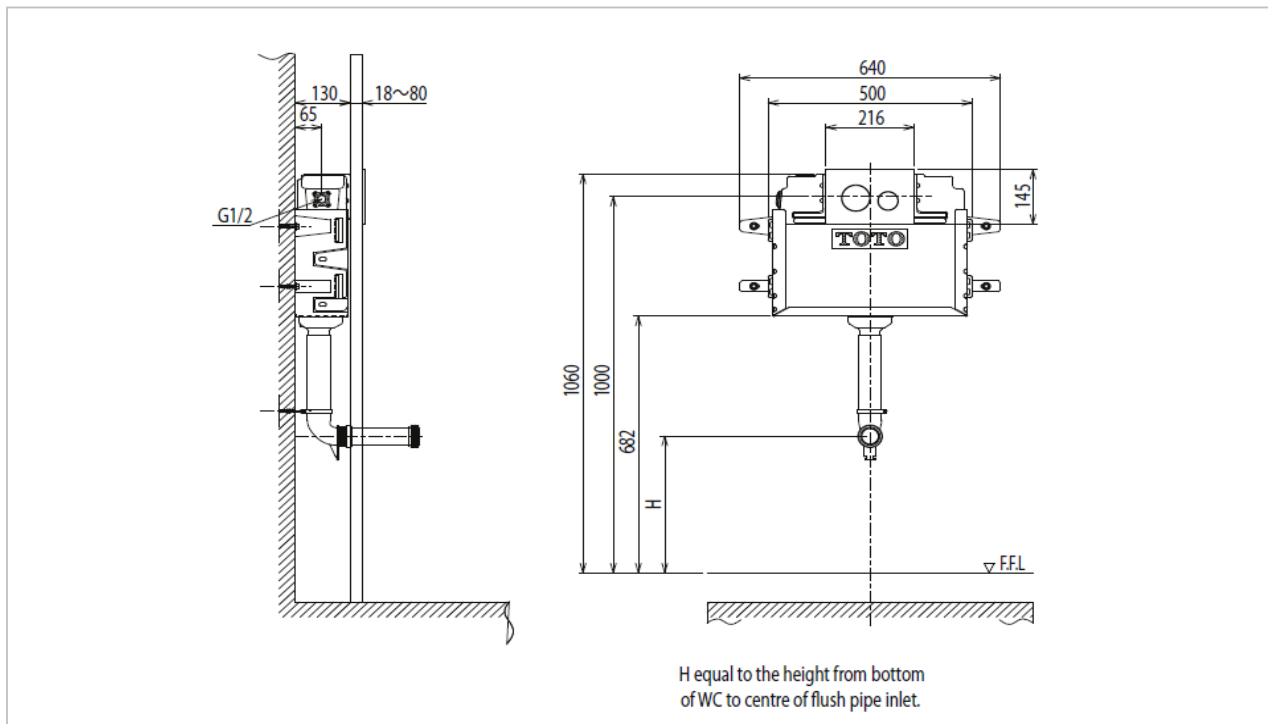

TOTO

FLUSH VALVE

WH040D

Toilet Concealed Tank

Product Features

Suggestion Fittings & Parts

Remark : We reserve the right to change some parts for suitability.

TOTO (THAILAND) CO.,LTD