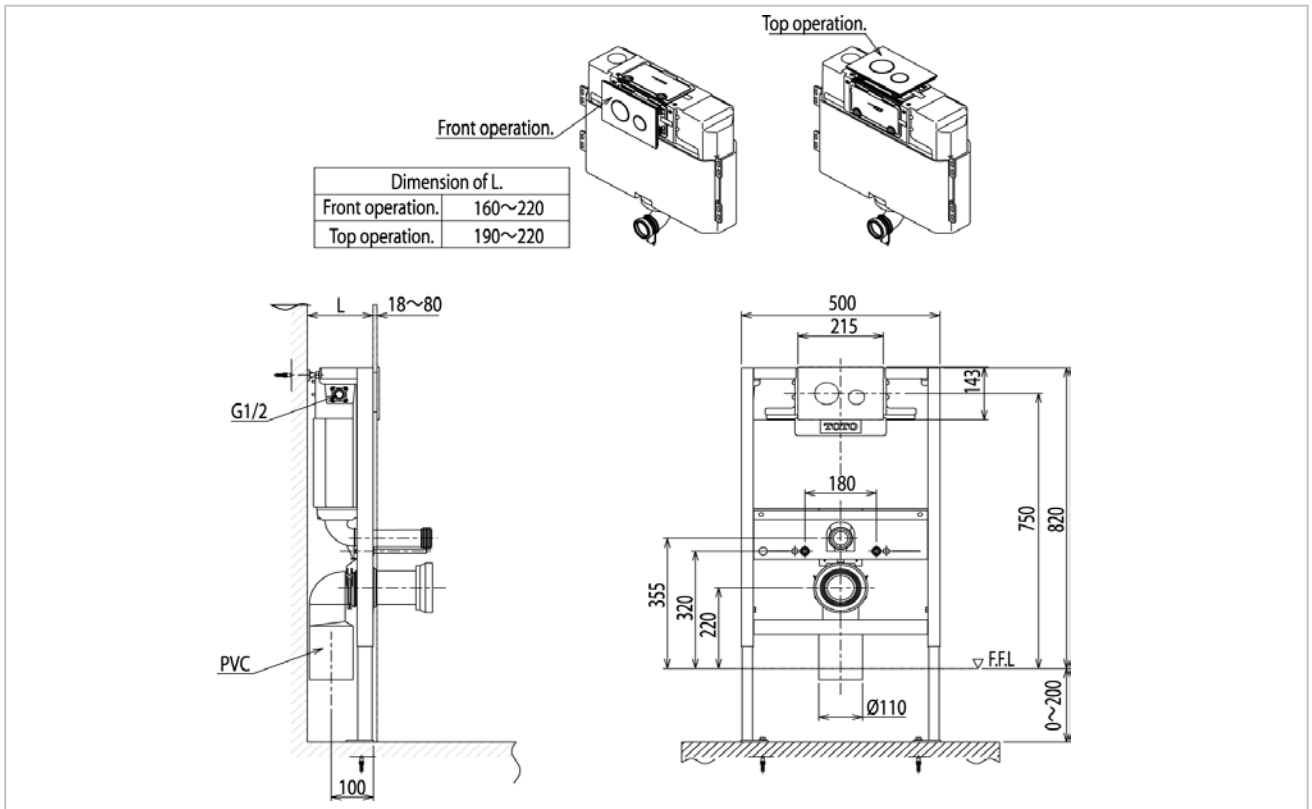

Concealed Tank

Product Features

Concealed Tank Low Type 4.5/3L
(with Frame)

Suggestion Fittings & Parts

Remark : We reserve the right to change some parts for suitability.