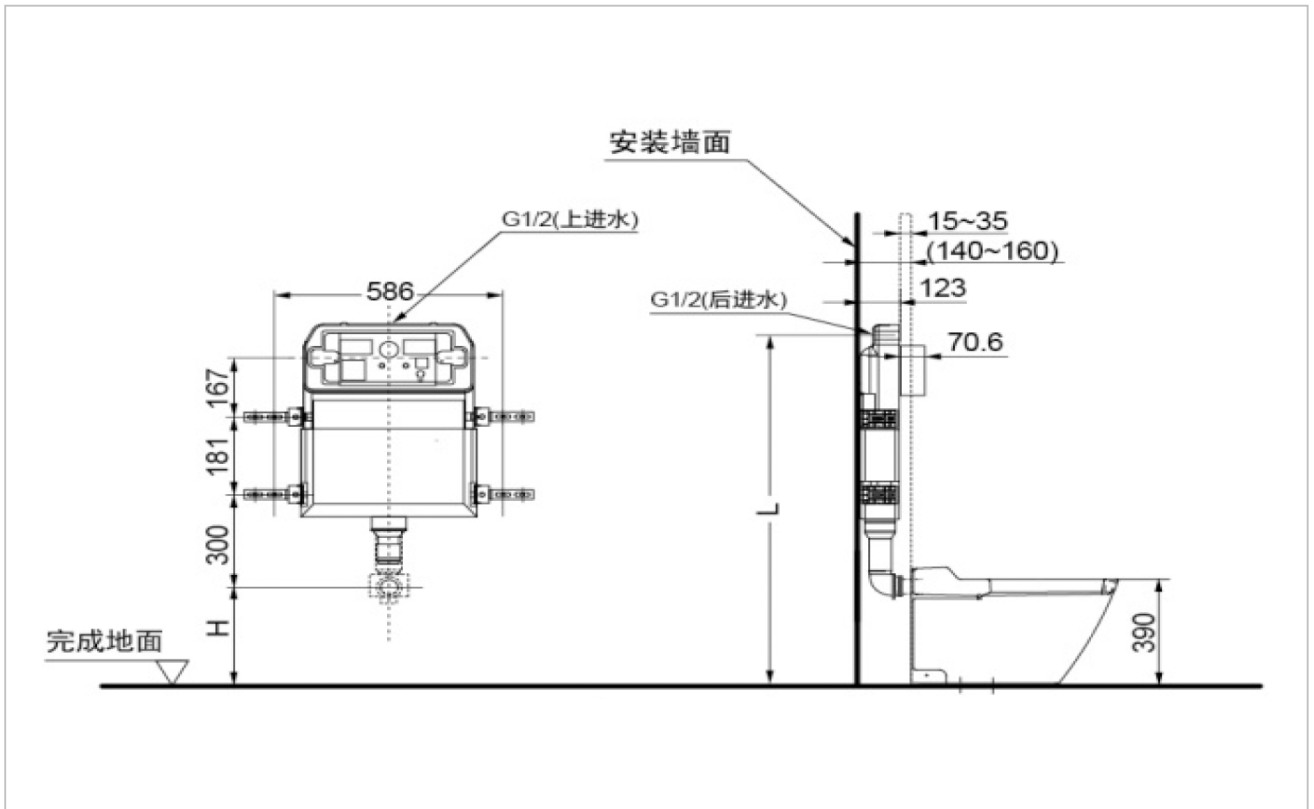

Concealed Tank

Product Features

Concealed Tank 6/3L (without Frame)

Suggestion Fittings & Parts

Remark : We reserve the right to change some parts for suitability.