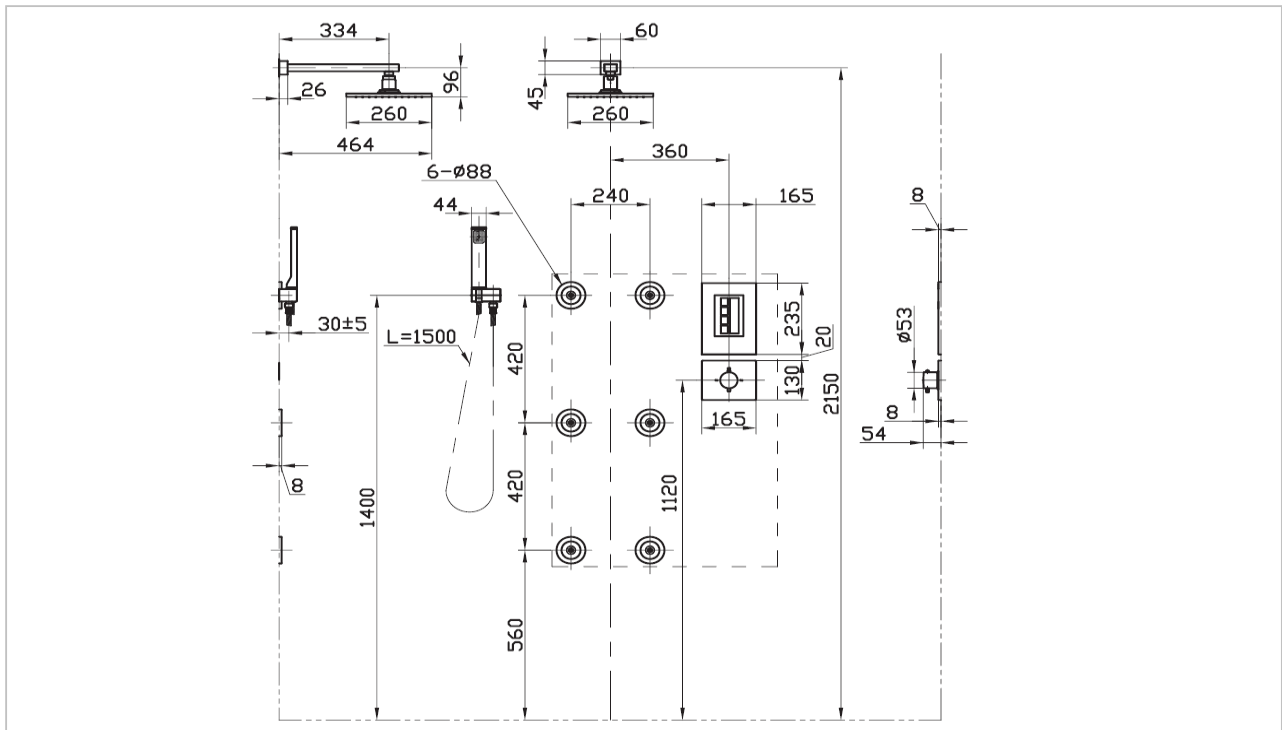

### Product Features

Water Pressure: 0.15MPa~0.40MPa

Water Use: 30L/min

Power Rating: AC100~240V,50/60Hz

Finish:

-Nickel Chrome (Remote control panel)

-Stainless Steel (Thermostat panel)