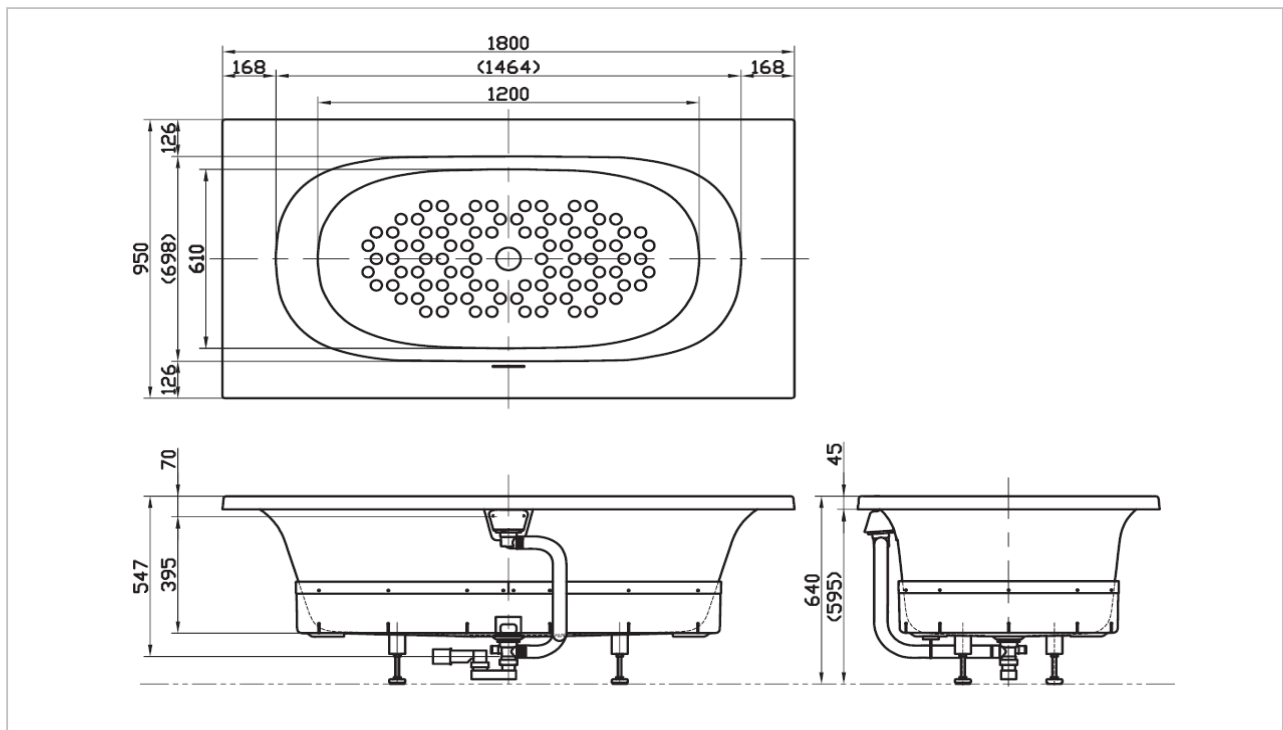

TOTO

BATHTUB

VPKL1820A

Neorest LE Bathtub

Product Features

Bathtub W/LED Lights
size : 1800 x 950 x 640 mm.

Suggestion Fittings & Parts

Remark : We reserve the right to change some parts for suitability.