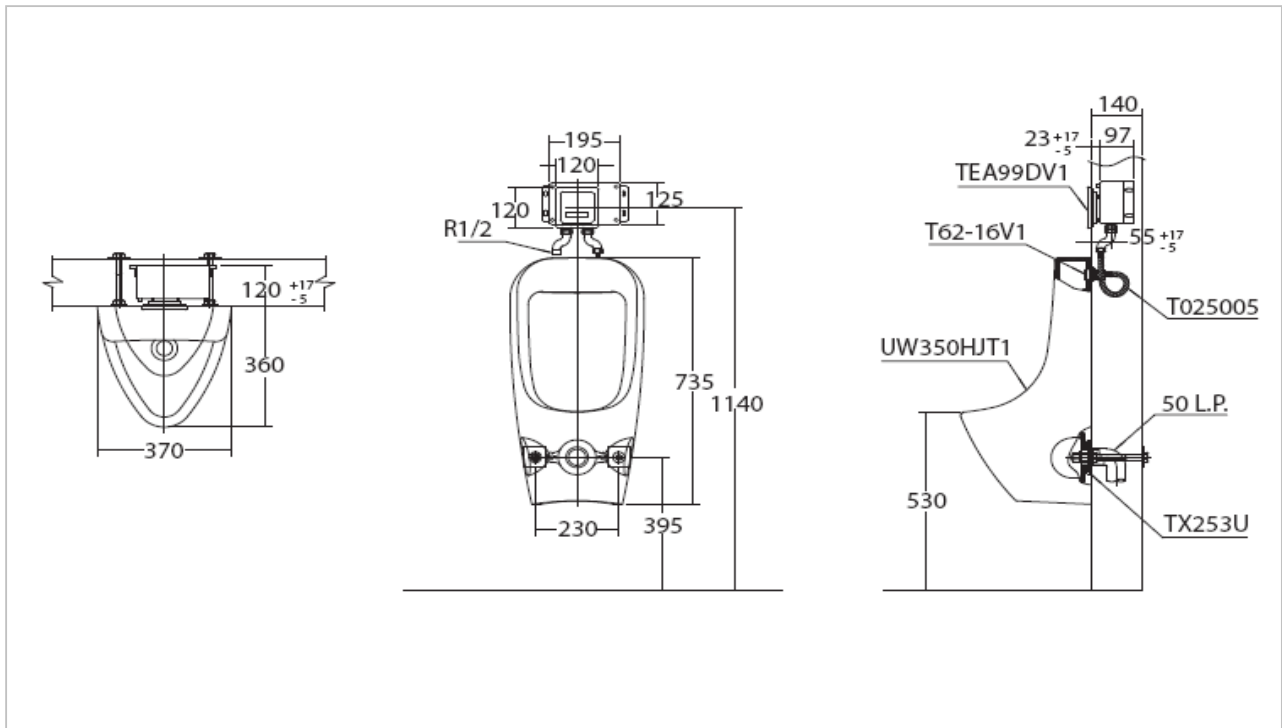

TOTO

URINAL

UWT350HJT1

"Avante" Wall Hung Urinal (Back Inlet)

Product Features

- Slim and Stylish Body
- Design Matched with Concealed Flush Valve
- Easy Cleaning
- Suitable for Hotel or Airport
- Size : 370x360x735 mm
- Suggestion Flush Valve:
 - TEA99DV1 [Battery]
 - TS445V3AC [AC220V]
 - TS445V3DC [Battery]
 - TS445V4AC [AC220V]
 - TS445V4DC [Battery]