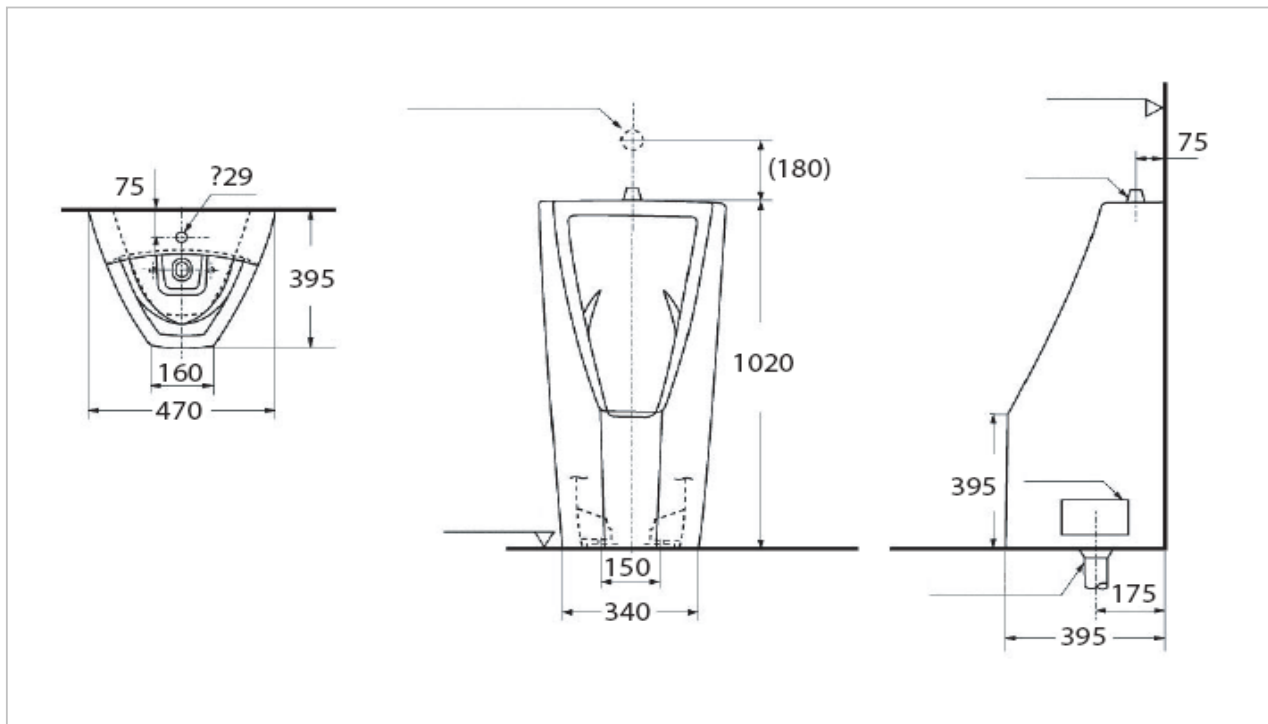

### Product Features

Size : 470x395x1020 mm