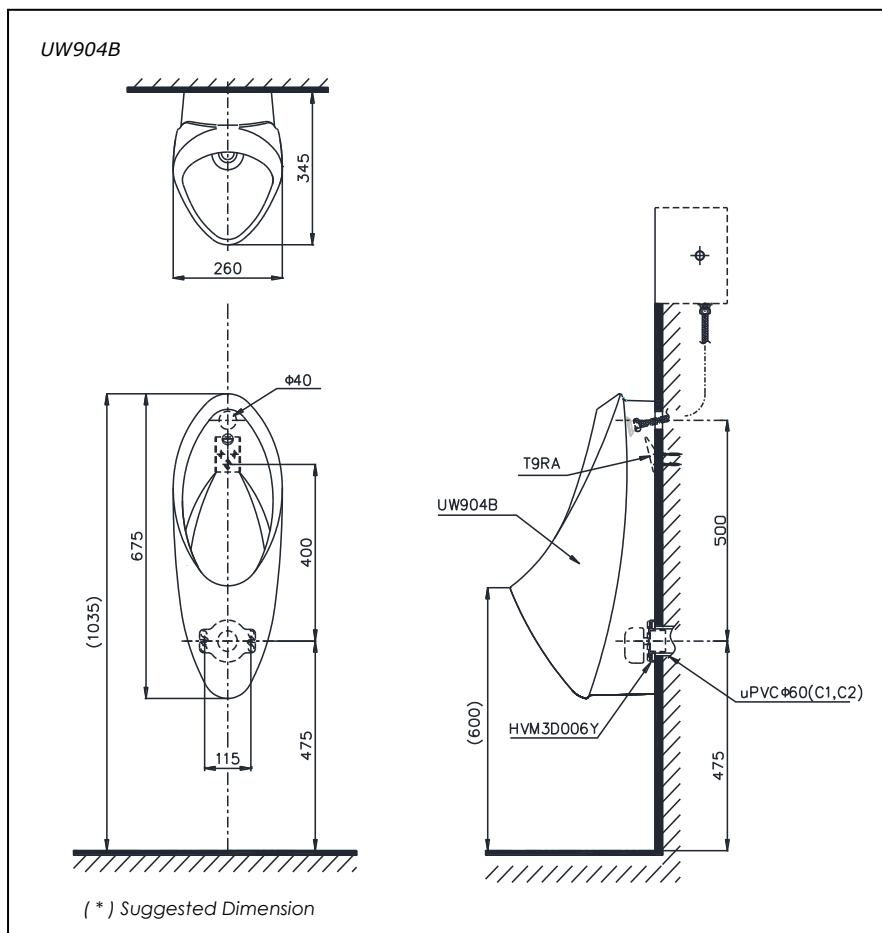

Item number: **UW904B**

Features

- Compact design with privacy shield
- Powerful washdown flushing action
- Integral trap

Specifications

Water Pressure : 0.05M~0.75 (MPa)
 Size : 260x345x675 (mm)
 Minimum water Consumption : 0.5 (L)

Parts description

- **UW904B**
 - Urinal
 - **UW904HR**
 - Urinal Body
 - **T9RA**
 - Hanger
 - **HVM3D006Y**
 - Wall Flange
 - **HVM2E003Y**
 - Spreader
 - **H260033-2**
 - Flexible Hose

Flush valve is not included

Colors

White

Remarks:

Please call TOTO sales representative for Flush valve.

Wall Hung Urinal (Back Inlet Type)

Drawing:

TOTO (THAILAND) CO.,LTD

Bangkok Office : G Tower Grand Rama 9,12th Floor, South Wing, 9 Rama IX Road,Huaykwang Sub-district,Huaykwang District, Bangkok. 10310 Thailand
 Tel : +(66)2-117-9520(AUTO) Fax : +(66)2-117-9527
 th.toto.com