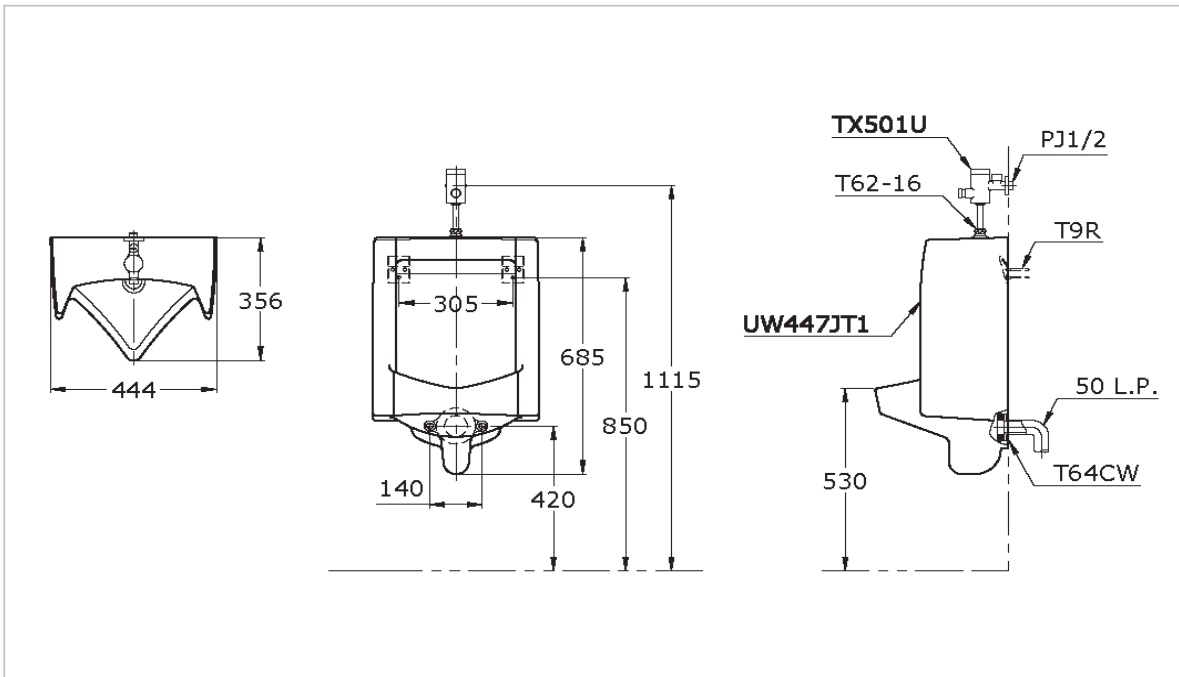

TOTO

SANITARY WARES

UW447JT1

Urinal

Product Features

Suggestion Fittings & Parts

Remark : We reserve the right to change some parts for suitability.

TOTO (THAILAND) CO.,LTD