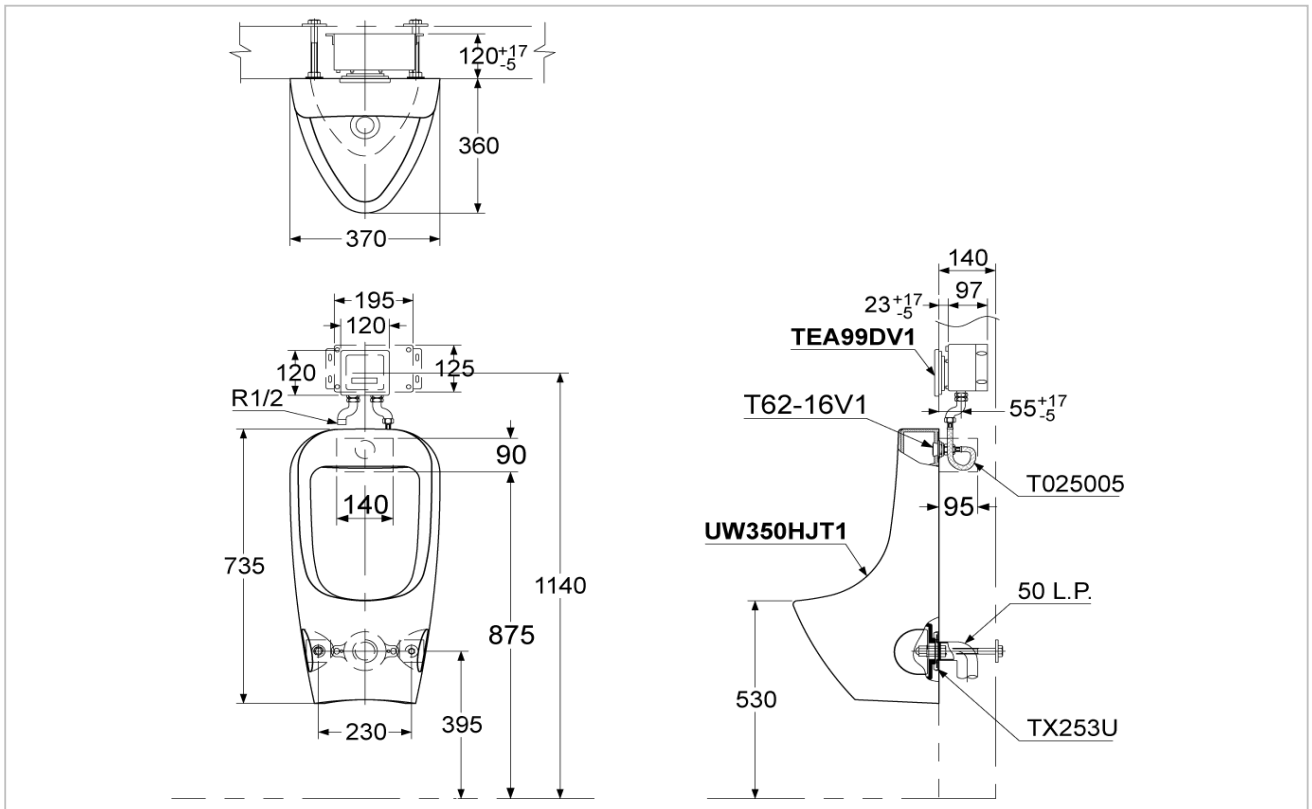

URINAL

Product Features

Wall Hung Urinal (Back Inlet)

Size : 370W x 360D x 735H mm

Suggestion Fittings & Parts

Remark : We reserve the right to change some parts for suitability.