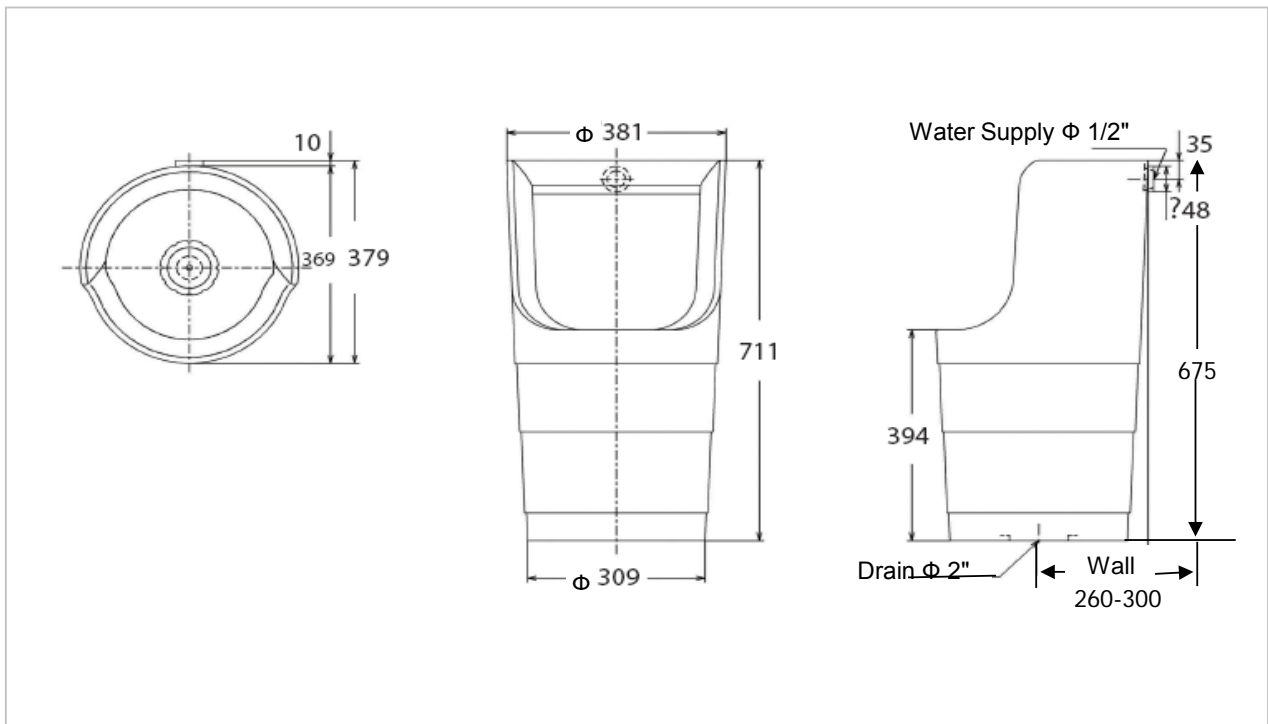

TOTO

URINAL

UT100

Floor Mounted Urinal

Product Features

RYOHAN
Floor Mounted Urinal
Flush Valve TS442V3
Size : 381x379x711 mm

Suggestion Fittings & Parts

Remark : We reserve the right to change some parts for suitability.