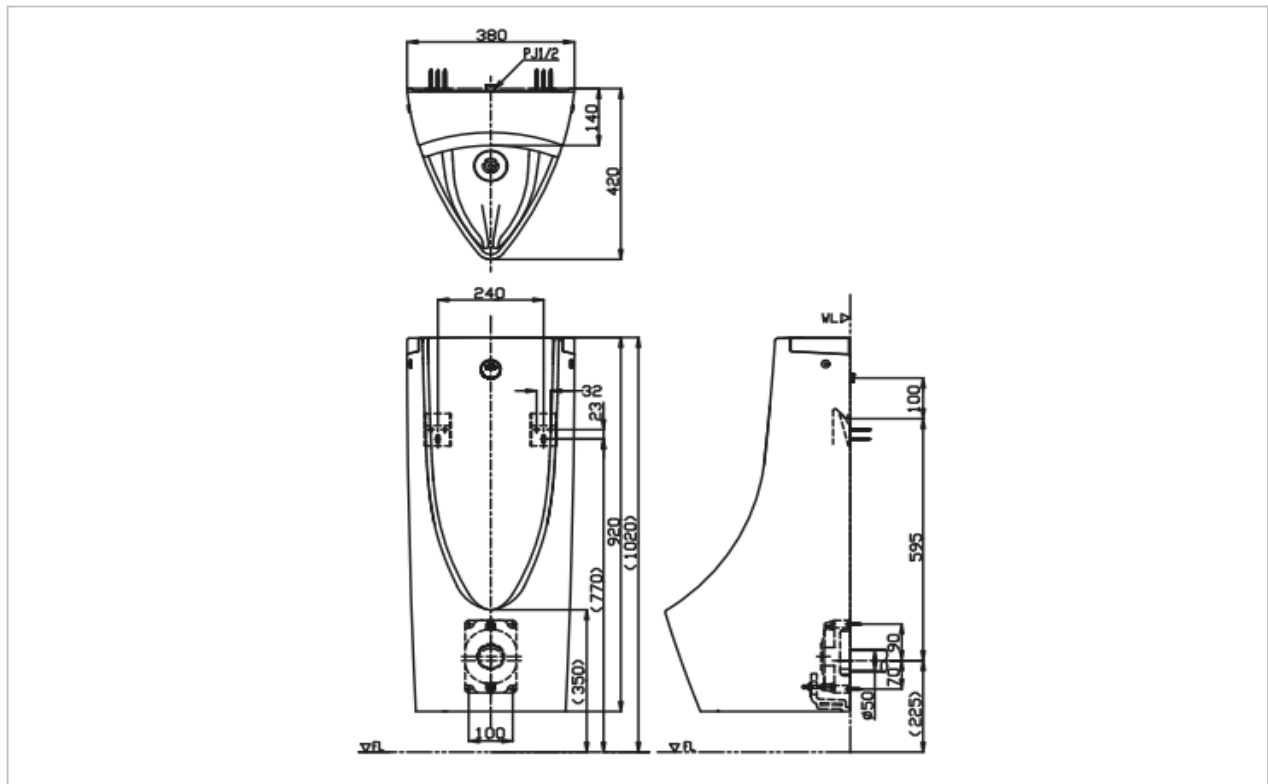

Suggestion Fittings & Parts

Remark : We reserve the right to change some parts for suitability.

TOTO (THAILAND) CO.,LTD

Bangkok Office : 598 Q House Ploenjit Building., G floor., Ploenchit Rd., Lumpini, Pathumwan, Bangkok. 10330 Thailand
Tel : +(66)2-650-9925(AUTO) Fax : +(66)2-650-9923-4
www.toto.co.th