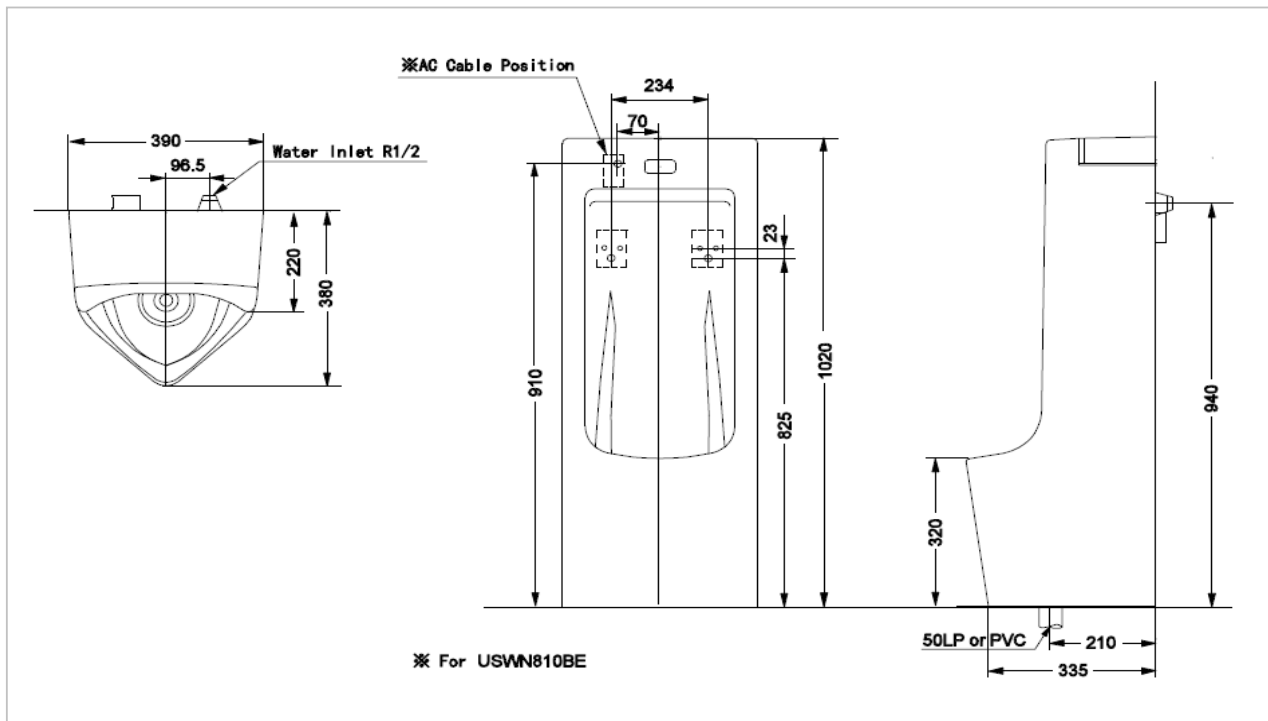

TOTO

URINAL

USWN810B

Floor Mounted Urinal

Product Features

Floor Mounted Urinal
with Built-in Sensor (Battery)
Size : 390 x 380 x 1020 mm.
with CeFiONtect Coating

Suggestion Fittings & Parts

Remark : We reserve the right to change some parts for suitability.