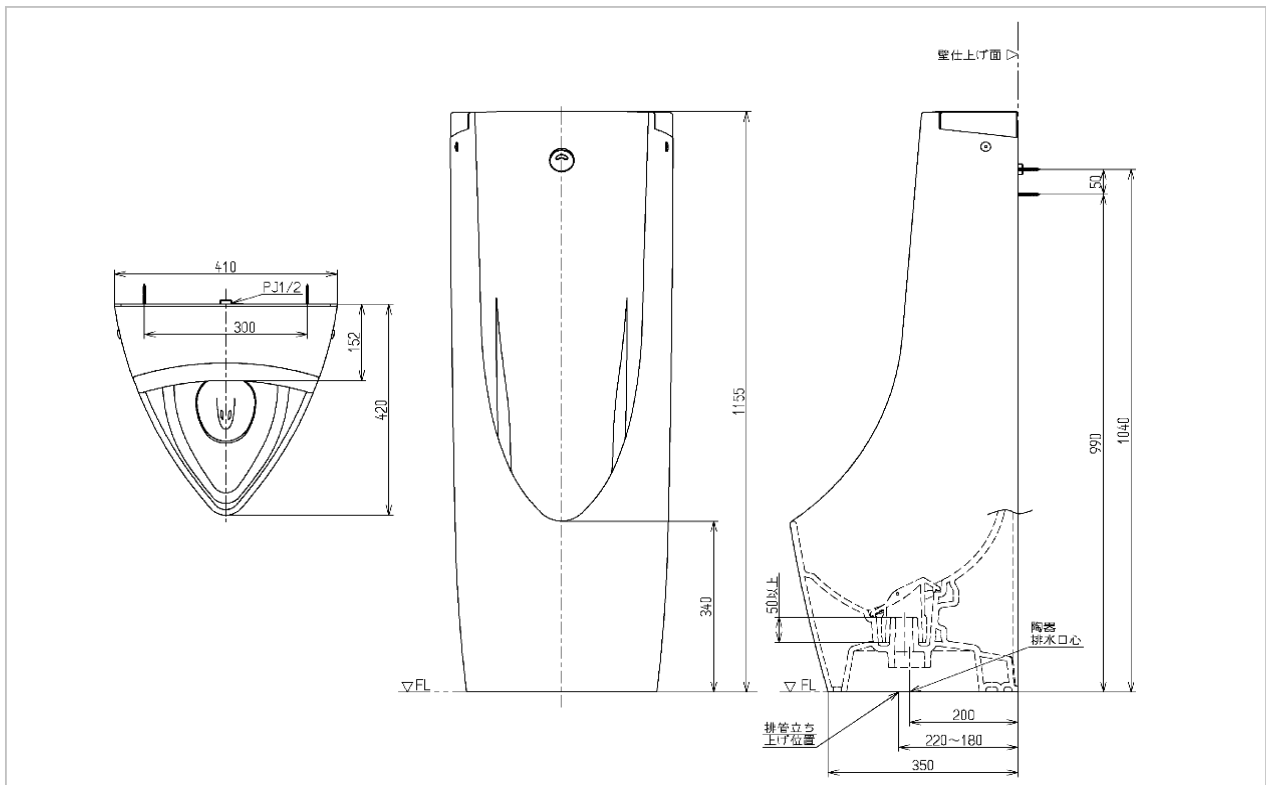

TOTO

URINALS

UFS910W

Urinal with Built-In Sensor

Product Features

Floor Mounted Urinal
with Built-in Sensor (Self Power)
Size : 410W × 420D × 1155H mm
with CeFiONtect

TOTO
GREEN
CHALLENGE

Suggestion Fittings & Parts