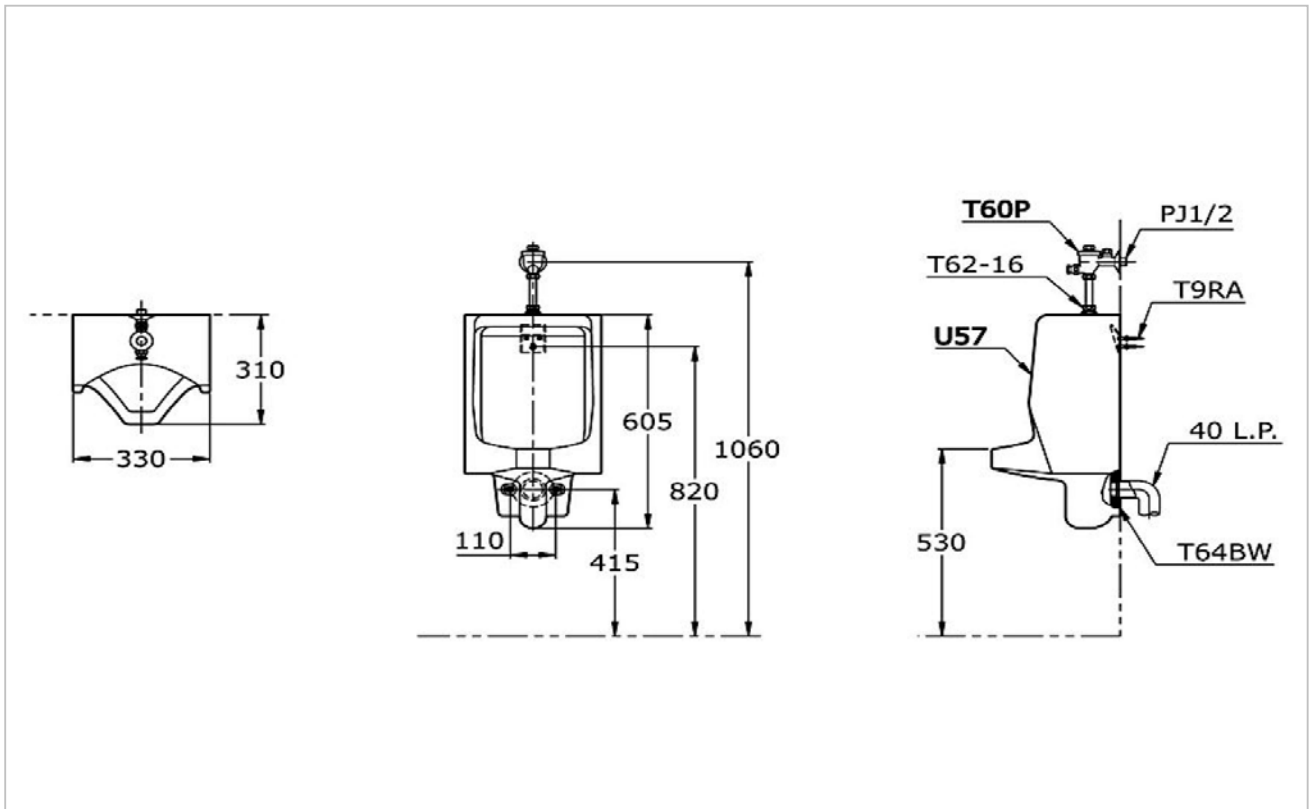

URINAL

Product Features

Wall Hung Urinal (Top Inlet)
Size : 330W x 310D x 605H mm

Suggestion Fittings & Parts

Remark : We reserve the right to change some parts for suitability.