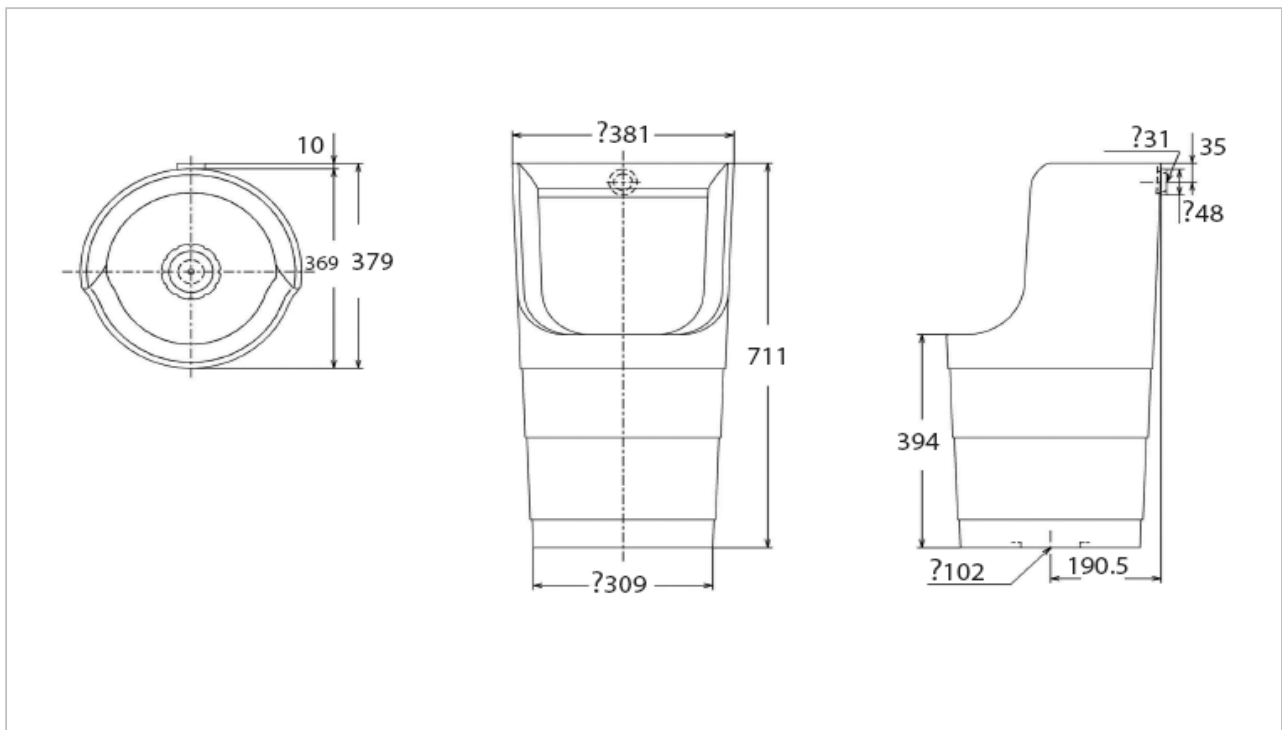

TOTO

URINAL

U100

Floor Mounted Urinal

Product Features

Size : 381x379x711 mm

Suggestion Fittings & Parts

Remark : We reserve the right to change some parts for suitability.