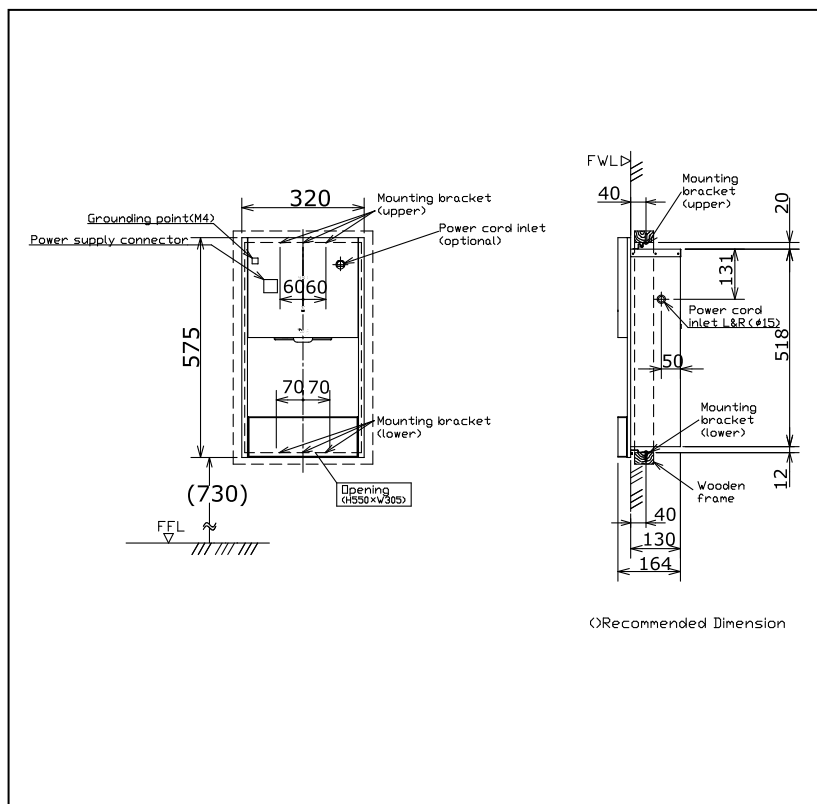

Drawing:

Remarks:

Please consult TOTO sales representative for detail.