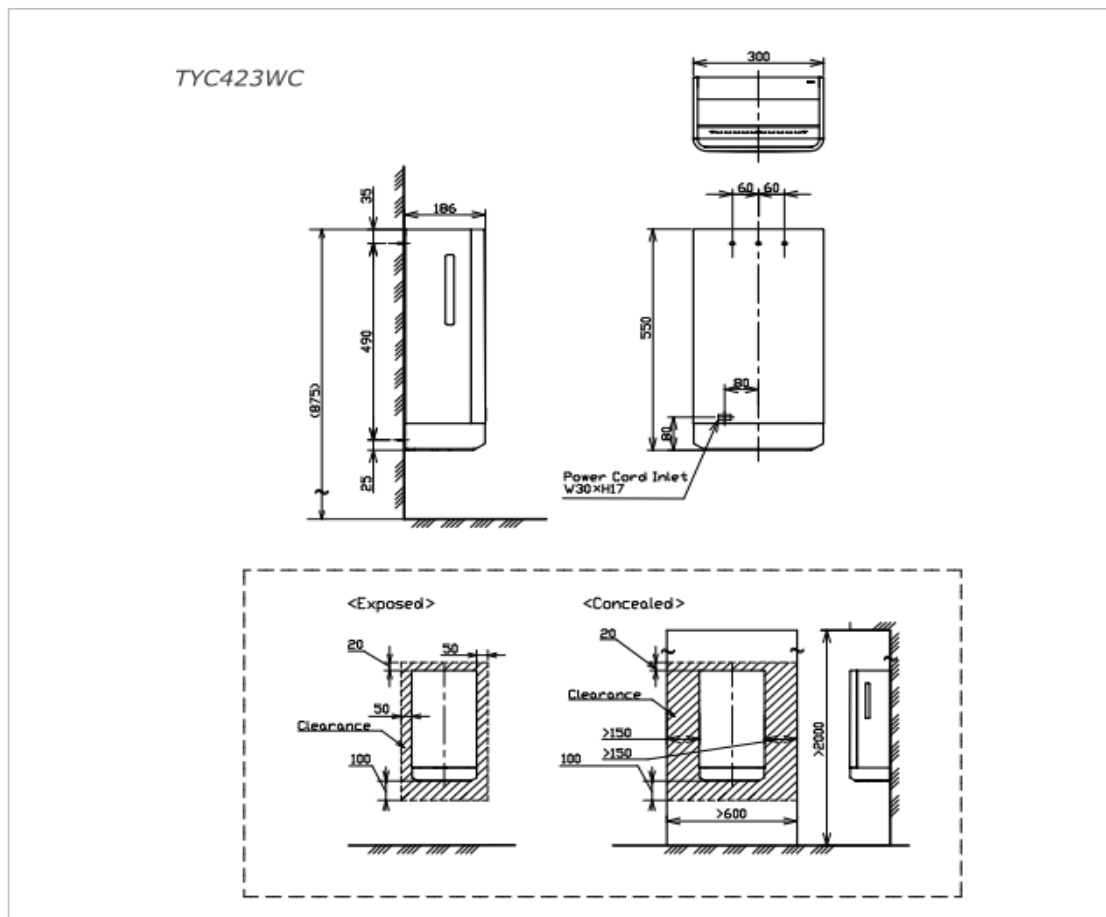

TOTO | BATHROOM ACCESSORY

TYC423W

High Speed Double Side Type

Features

- New Sleek Design
- The double sided high speed features completely dry your hands almost instantly
- Save energy and natural resources

Specifications

Size : 300 x 186 x 550 mm.
Power Consumption : 670 W (No heater)
Color : White
Power Supply : AC230V - 50/60 Hz
Weight : 7.4 KG

Suggestion Fittings & Parts

Remark : We reserve the right to change some parts for suitability.