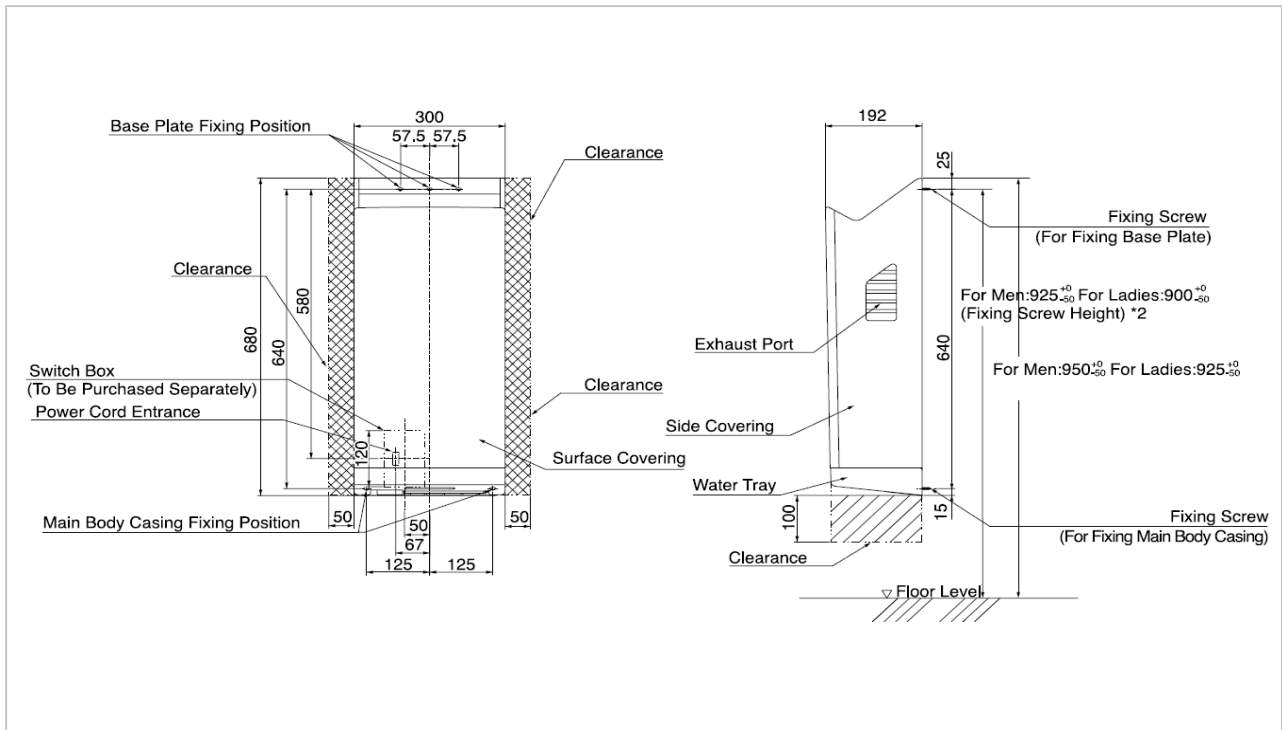

TOTO

BATHROOM ACCESSORY

TYC404G

Hand Dryer

Product Features

High Speed Double Side Hand Dryer
Size : 679.4 x 300 x 193.7 mm.

Suggestion Fittings & Parts

Remark : We reserve the right to change some parts for suitability.