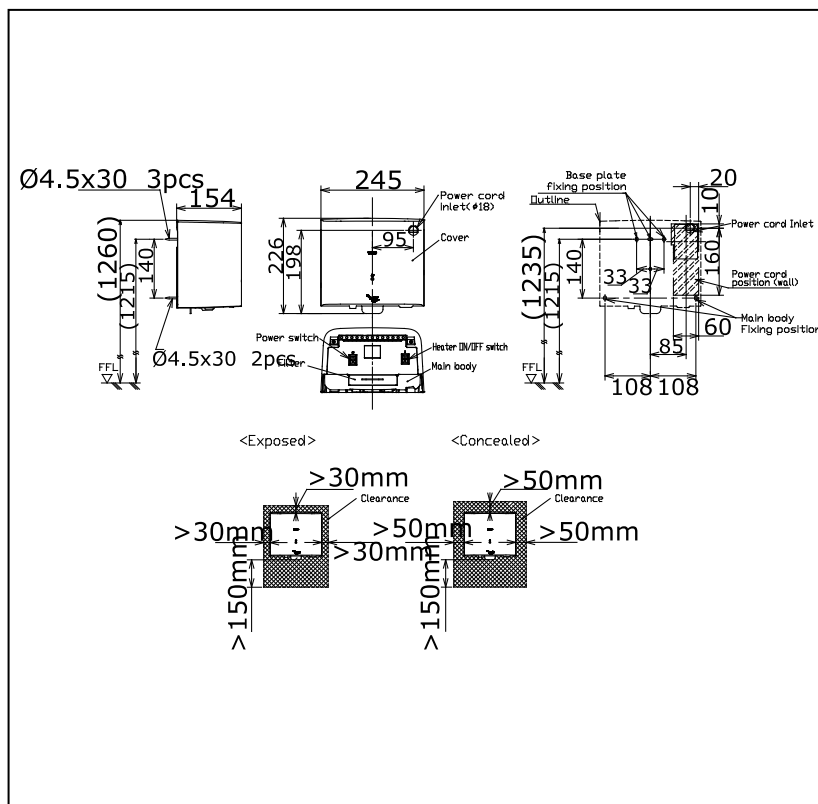

Item number: **TYC322WF** Hand Dryer

Features

- Simple installation, easy to use

Specifications

Finish : Nickel Chrome
Material : Plastic

Parts description

- **TYC322WF**
High Speed Hand Dryer(AC220V)

Drawing: