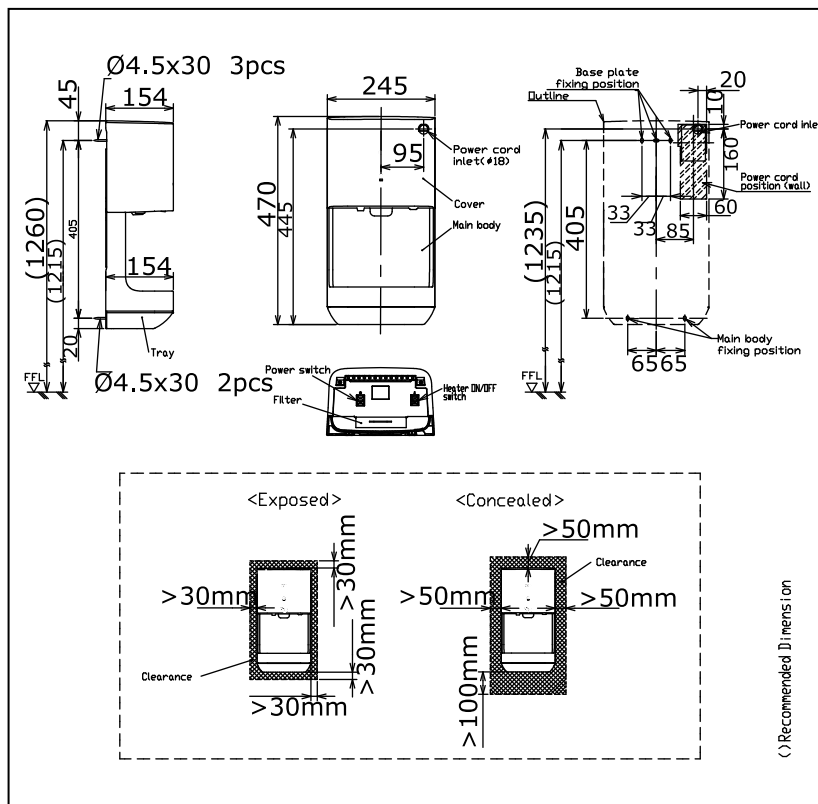

Item number: TYC322W Hand Dryer

Features

- Simple installation, easy to use

Specifications

- Finish : Nickel Chrome
- Material : Plastic

Parts description

- TYC322W
High Speed Hand Dryer(AC220V)

Drawing: