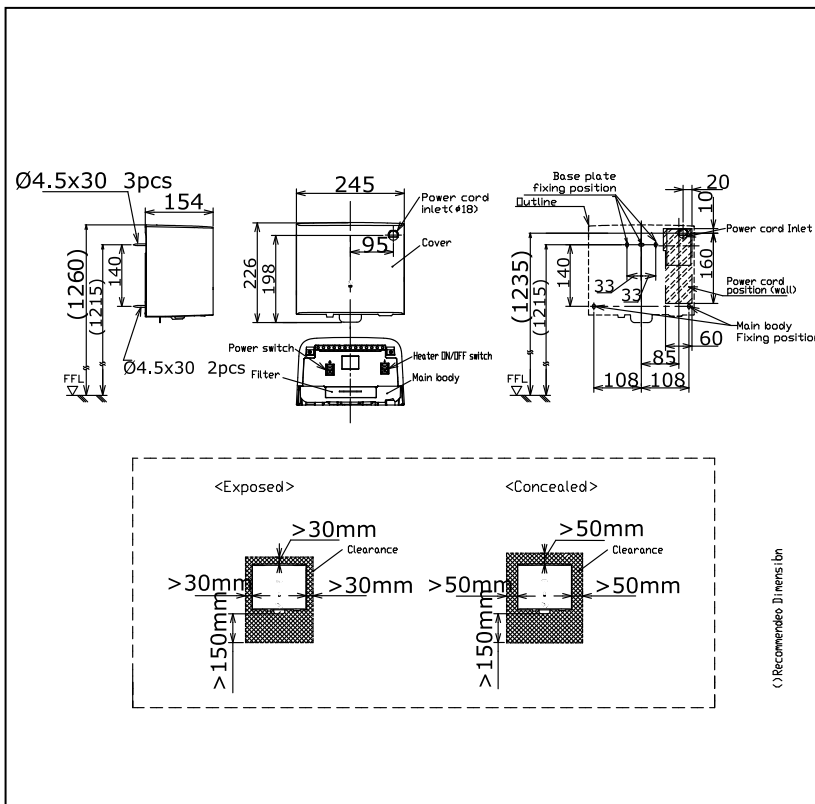

Item number: **TYC322M** Hand Dryer

Features

- Simple installation, easy to use

Specifications

Finish : Nickel Chrome
 Material : Plastic

Parts description

- **TYC322M**
 High Speed Hand Dryer(AC220V)

Drawing: