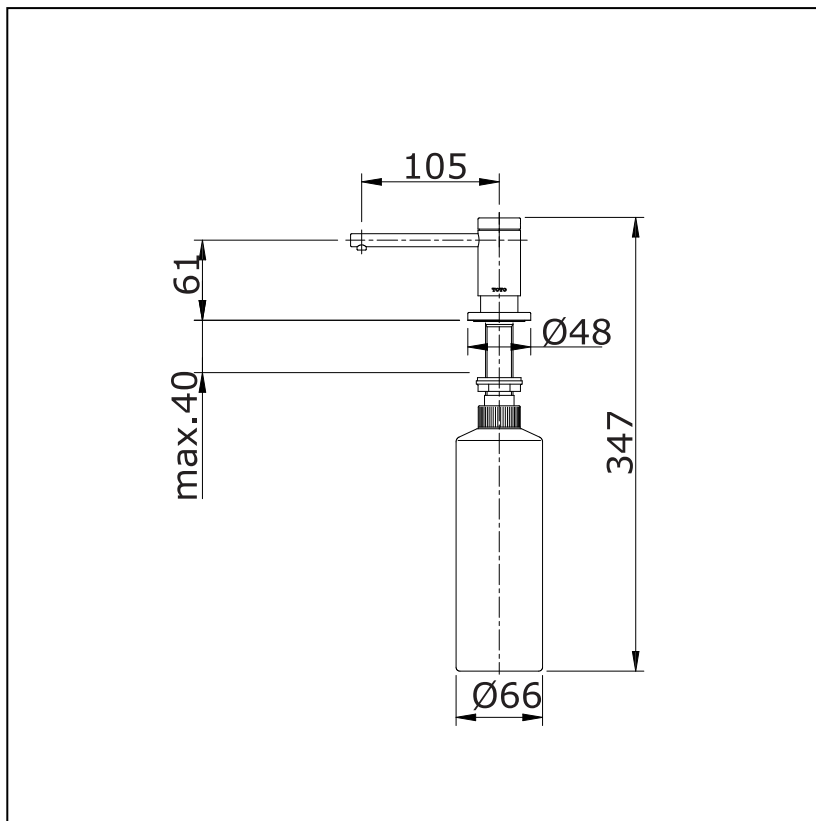

Drawing:

Remarks:

Please result TOTO sales representative for detail.