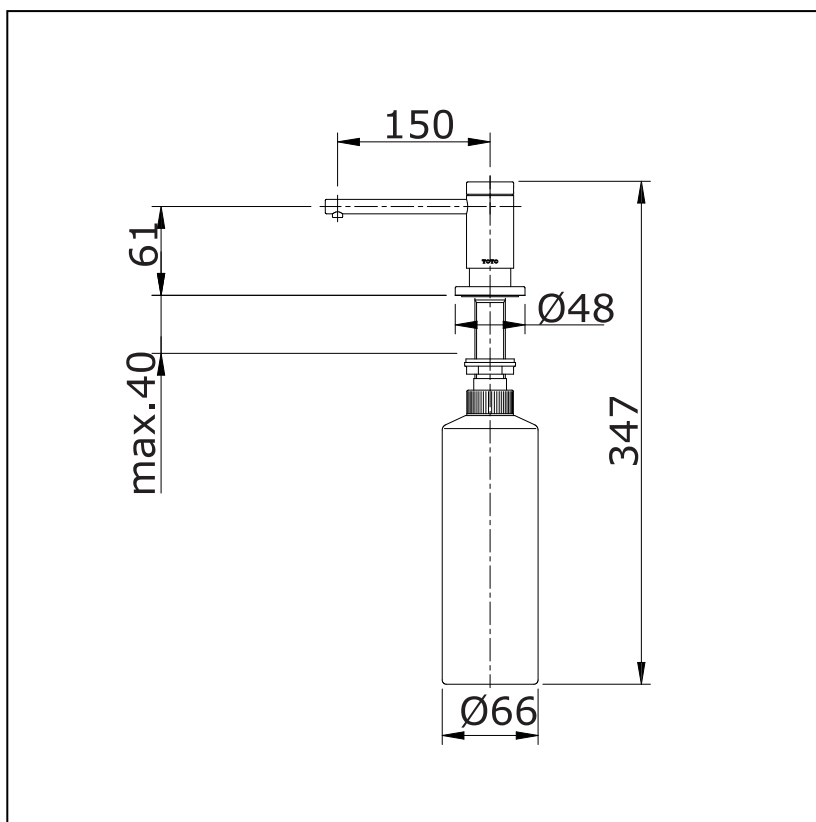

Drawing:

Remarks:

Please result TOTO sales representative for detail.