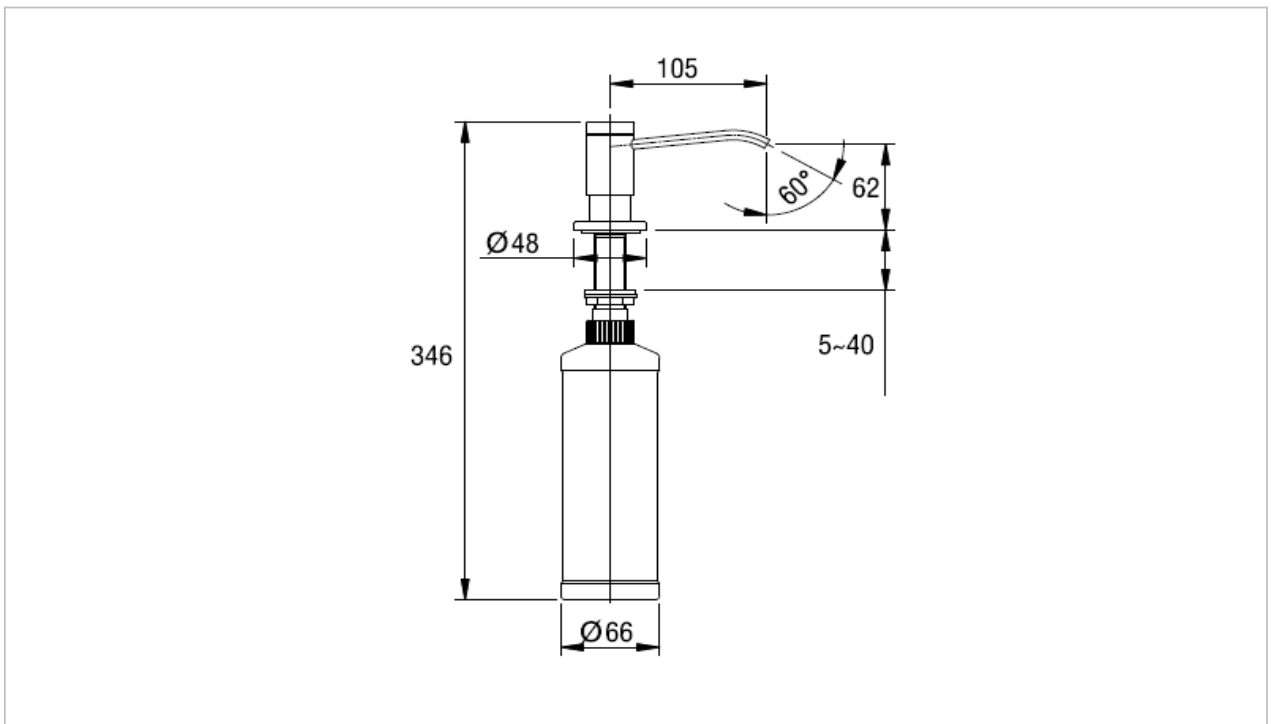

*"Carla" Soap Dispenser*

Product Features

Deck Type Liquid Soap Dispenser

Suggestion Fittings & Parts

Remark : We reserve the right to change some parts for suitability.

TOTO (THAILAND) CO.,LTD

Bangkok Office : 598 Q House Ploenjit Building., G floor., Ploenchit Rd.,Lumpini, Pathumwan, Bangkok. 10330 Thailand