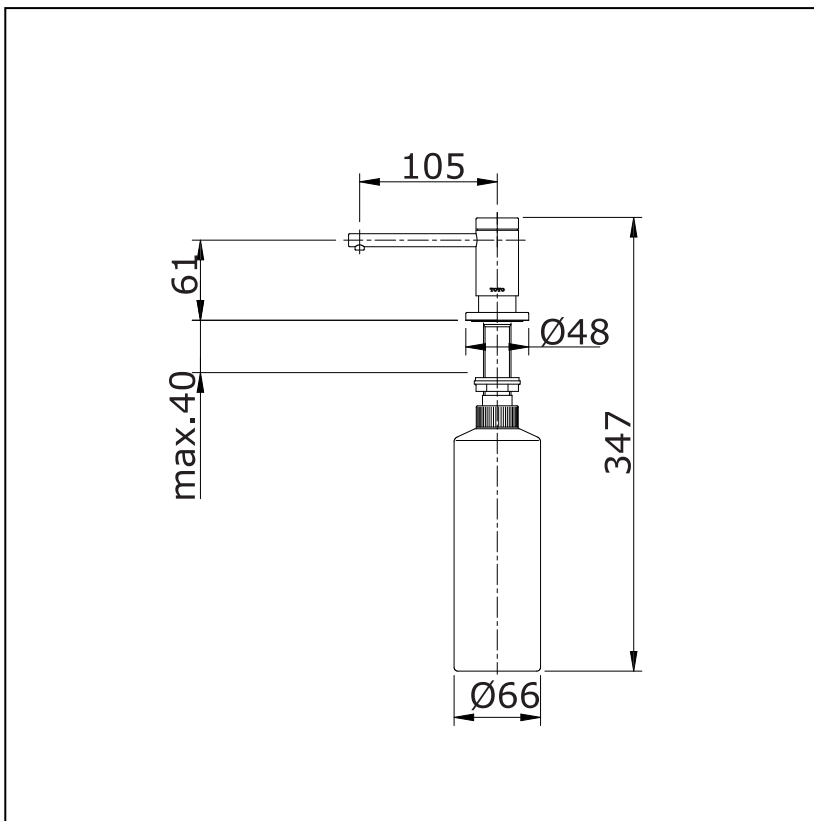

Drawing:

Remarks:

Please result TOTO sales representative for detail.