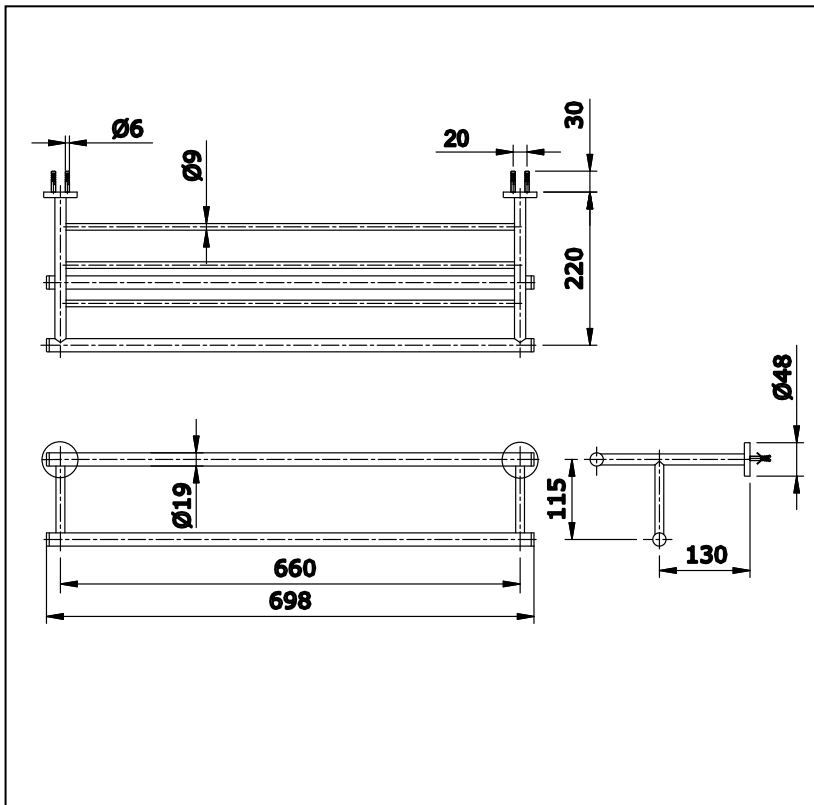

Drawing:

Remarks:

Please consult TOTO sales representative for detail.