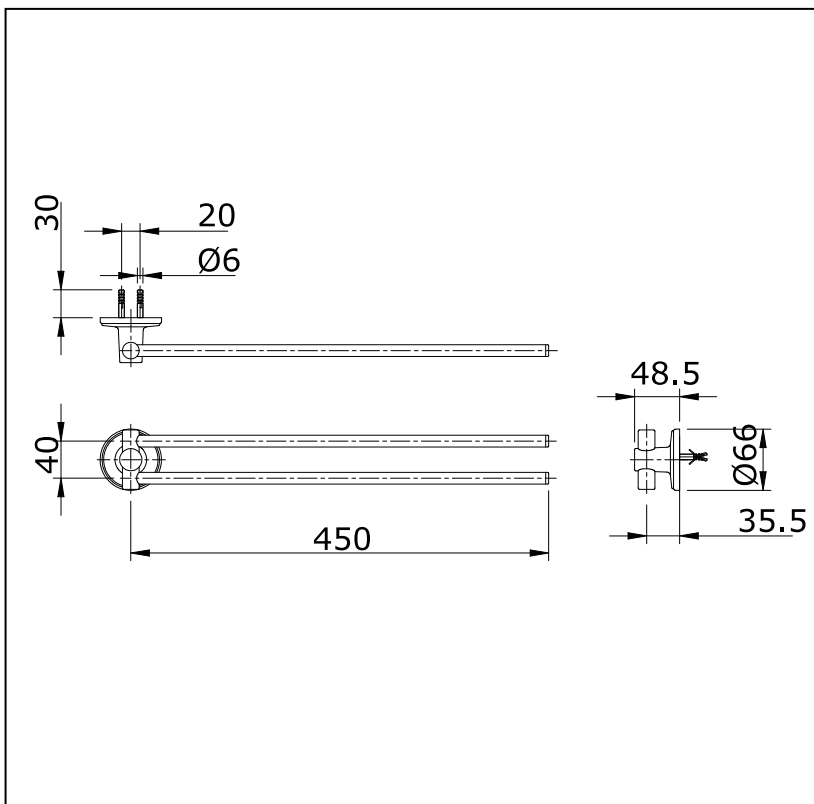

Drawing:

Remarks:

Please consult TOTO sales representative for detail.