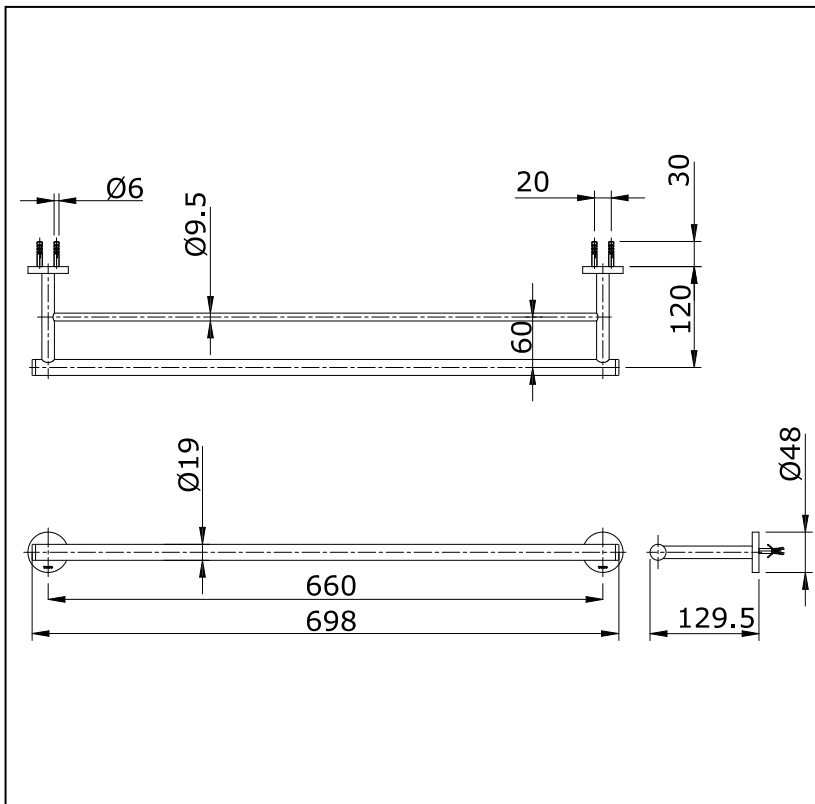

Item number: **TX724AES** (EGO II Series)

Features

- Simple installation, easy to use

Specifications

Finish : Nickel Chrome
Material : Brass

Parts description

- **TX724AES**
Double Towel Bar (Length : 660 mm)

Drawing:

Remarks:

Please result TOTO sales representative for detail.