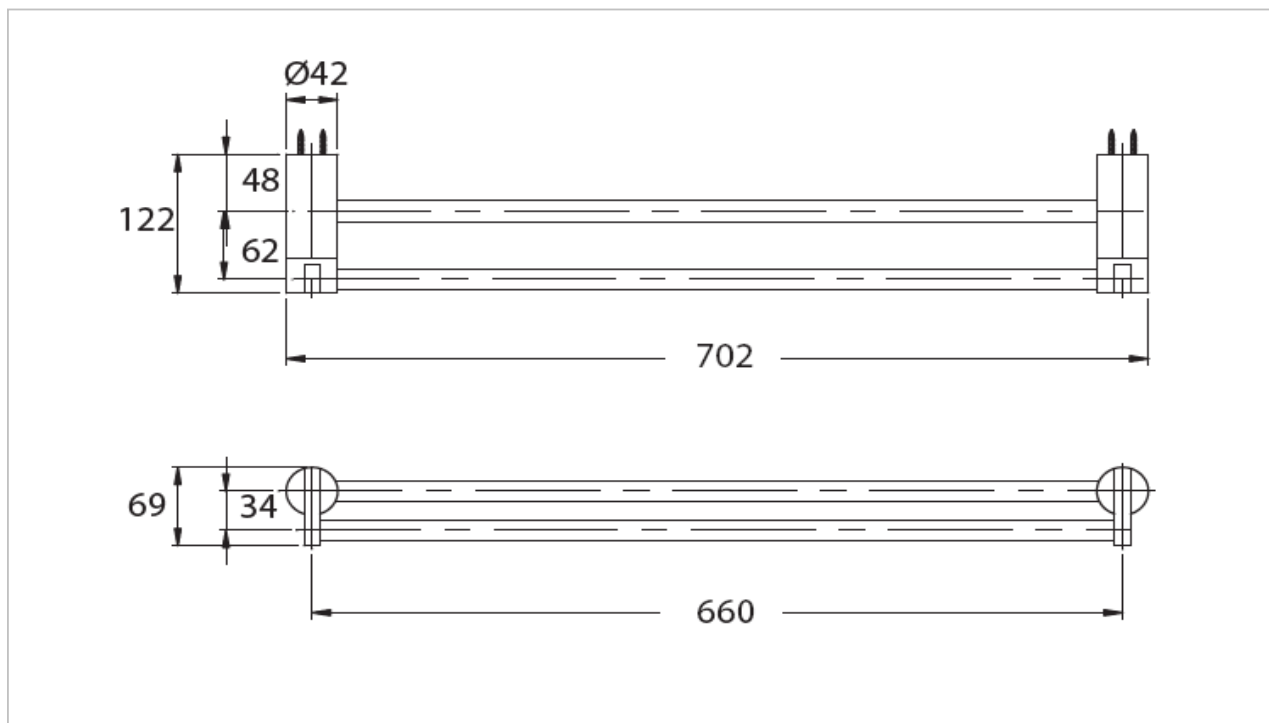

*"Carla" Double Towel Bar*

Product Features

Double Towel Bar (702 mm)

Suggestion Fittings & Parts

Remark : We reserve the right to change some parts for suitability.

TOTO (THAILAND) CO.,LTD

Bangkok Office : 598 Q House Ploenjit Building., G floor., Ploenchit Rd., Lumpini, Pathumwan, Bangkok. 10330 Thailand