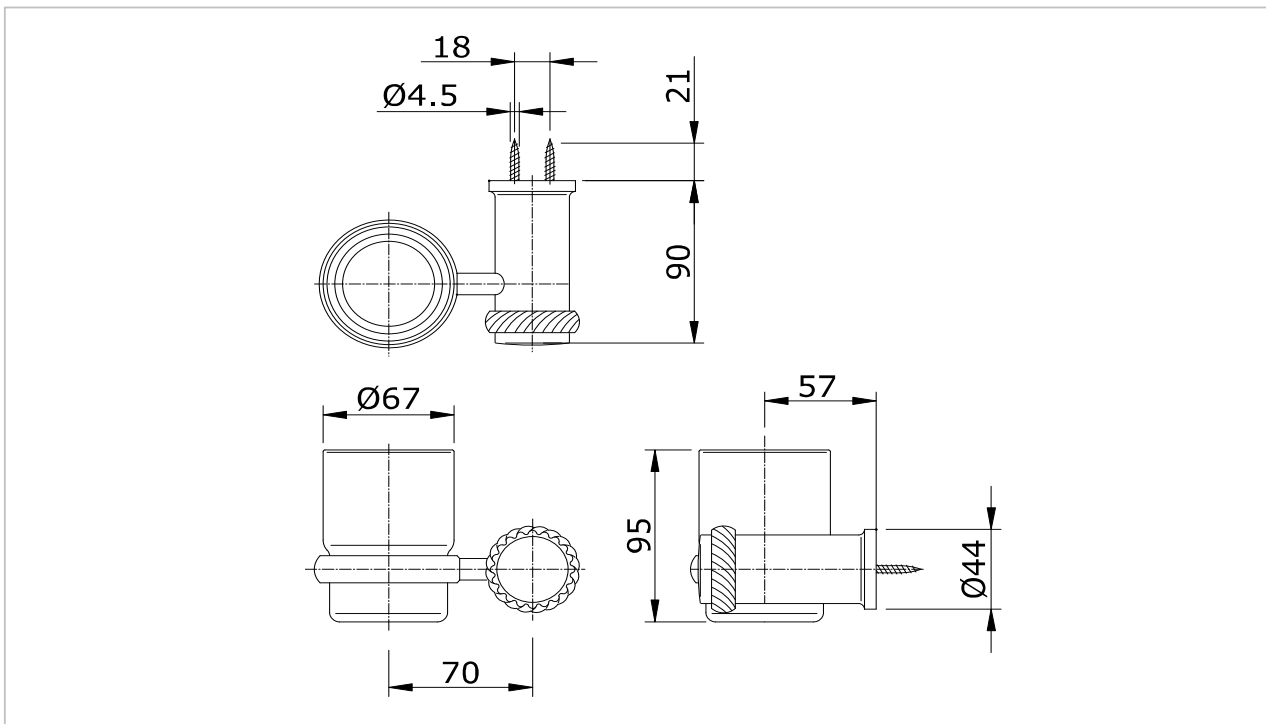

*"Crown" Tumbler Holder*

Product Features

Suggestion Fittings & Parts

Remark : We reserve the right to change some parts for suitability.

TOTO (THAILAND) CO.,LTD

Bangkok Office : 598 Q House Ploenjit Building., G floor., Ploenchit Rd., Lumpini, Pathumwan, Bangkok. 10330 Thailand  
Tel : +(66)2-650-9925(AUTO) Fax : +(66)2-650-9923-4  
www.toto.co.th