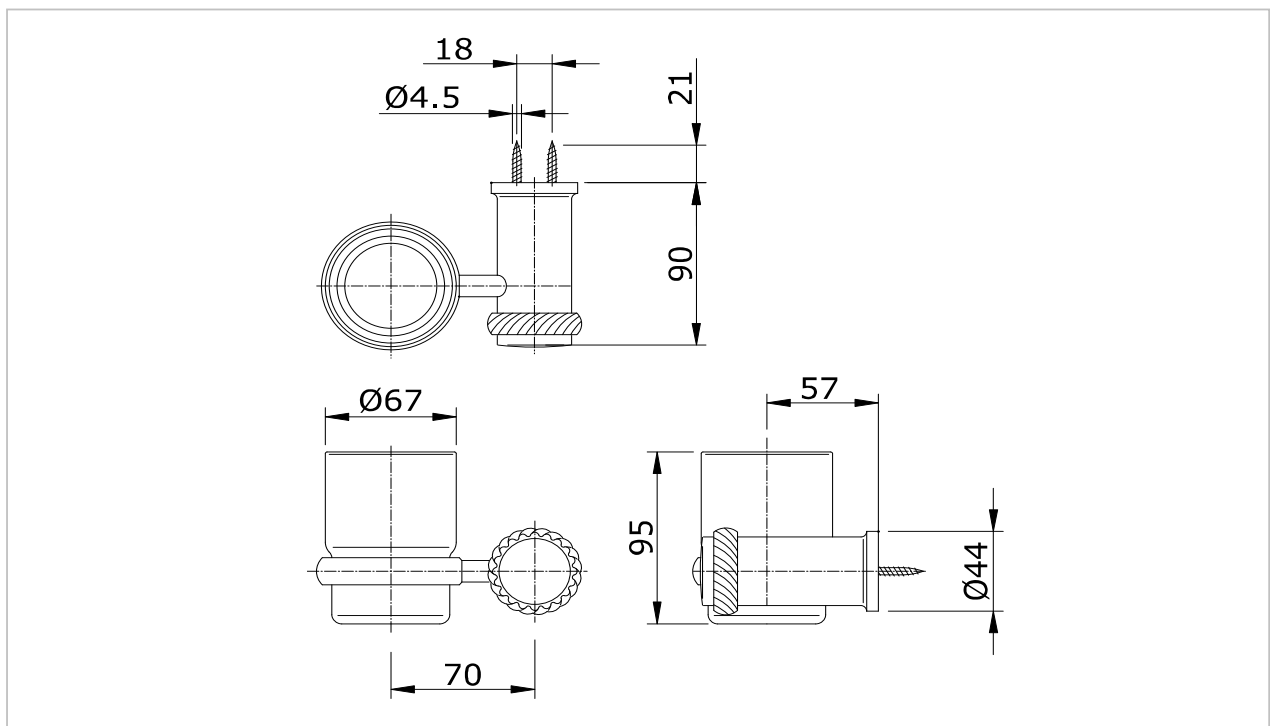

"Crown" Tumbler Holder

Product Features

Suggestion Fittings & Parts

Remark : We reserve the right to change some parts for suitability.

TOTO (THAILAND) CO.,LTD

Bangkok Office : 598 Q House Ploenjit Building., G floor., Ploenchit Rd., Lumpini, Pathumwan, Bangkok. 10330 Thailand
Tel : +(66)2-650-9925(AUTO) Fax : +(66)2-650-9923-4
www.toto.co.th